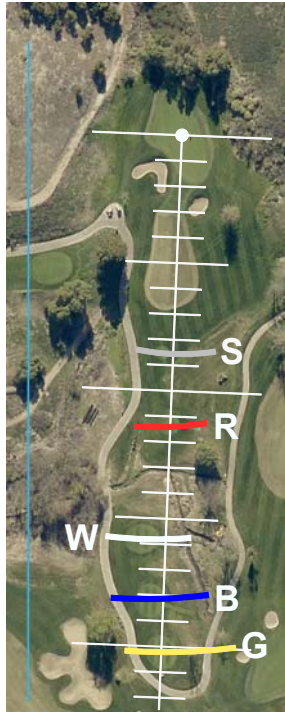

EACH TICK MARK IS 10 YARDS

HOLE #5

YARDS FROM CENTER

- 0
- 25 6
- 50 546
- 75 469
- 100 409
- 125
- 150
- 175
- 200
- 225
- 250

EACH TICK MARK IS 10 YARDS

HOLE #6

YARDS
FROM CENTER

- 0
- 25 7
- 50 168
- 75 149
- 100 122
- 125
- 150
- 175
- 200
- 225
- 250

EACH TICK MARK IS 10 YARDS

HOLE #13

YARDS FROM CENTER

- 0
- 25 14
- 50 366
- 75 311
- 100 299
- 125 256
- 150
- 175
- 200
- 225
- 250

EACH TICK MARK IS 10 YARDS

HOLE #14

YARDS FROM CENTER

- 0
- 25 15
- 50 536
- 75 495
- 100 443
- 125
- 150
- 175
- 200
- 225
- 250

EACH TICK MARK IS 10 YARDS

HOLE #15

YARDS FROM CENTER

- ⊕ 0
- 25 16
- 50 458
- 75 364
- 100 289
- 125
- 150
- 175
- 200
- 225
- 250

EACH TICK MARK IS 10 YARDS

HOLE #16

YARDS FROM CENTER

- 0
- 25 17
- 50 206
- 75 159
- 100 88
- 125
- 150
- 175
- 200
- 225
- 250

EACH TICK MARK IS 10 YARDS

HOLE #17

YARDS FROM CENTER

- 0
- 25 18
- 50 522
- 75 486
- 100 453
- 125
- 150
- 175
- 200
- 225
- 250

EACH TICK MARK IS 10 YARDS

HOLE #18

SCALE RULER - EACH TICK MARK IS 5 YARDS.
FOR USE WITH RIVERIDGEFAIRWAYS.COM YARDAGE BOOKS, 9/3/2010, AL DELOREY