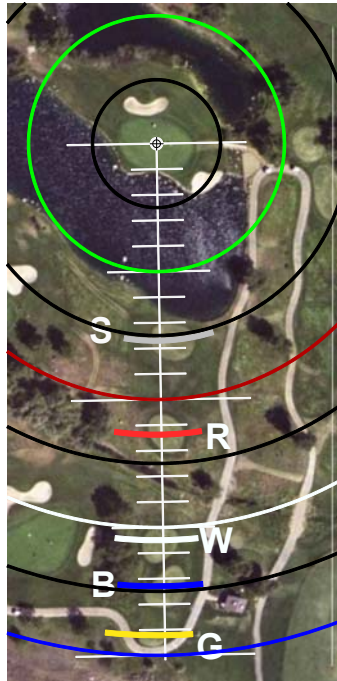

EACH TICK
MARK IS
10 YARDS

HOLE #7

YARDS FROM CENTER

- ⊕ 0
- 25 8
- 50 351
- 75 316
- 100 299
- 125
- 150
- 175
- 200
- 225
- 250

EACH TICK MARK IS 10 YARDS

HOLE #8

YARDS FROM CENTER

- 0
- 25 9
- 50 430
- 75 360
- 100 299
- 125 182
- 150
- 175
- 200
- 225
- 250

EACH TICK MARK IS 10 YARDS

HOLE #9

YARDS FROM CENTER

- 0
- 25 10
- 50 417
- 75 367
- 100 341
- 125 228
- 150
- 175
- 200
- 225
- 250

EACH TICK MARK IS 10 YARDS

HOLE #10

YARDS FROM CENTER

- 0
- 25 11
- 50 425
- 75 388
- 100 346
- 125 258
- 150
- 175
- 200
- 225
- 250

EACH TICK MARK IS 10 YARDS

HOLE #11

YARDS FROM CENTER

- 0
- 25 12
- 50 412
- 75 371
- 100 335
- 125 234
- 150
- 175
- 200
- 225
- 250

EACH TICK MARK IS 10 YARDS

HOLE #12

YARDS FROM CENTER

- 0
- 25 13
- 50 194
- 75 155
- 100 114
- 125
- 150
- 175
- 200
- 225
- 250

EACH TICK MARK IS 10 YARDS

HOLE #13

YARDS FROM CENTER

- 0
- 25 14
- 50 366
- 75 311
- 100 299
- 125 256
- 150
- 175
- 200
- 225
- 250

EACH TICK MARK IS 10 YARDS

HOLE #14

YARDS FROM CENTER

- 0
- 25 15
- 50 536
- 75 495
- 100 443
- 125
- 150
- 175
- 200
- 225
- 250