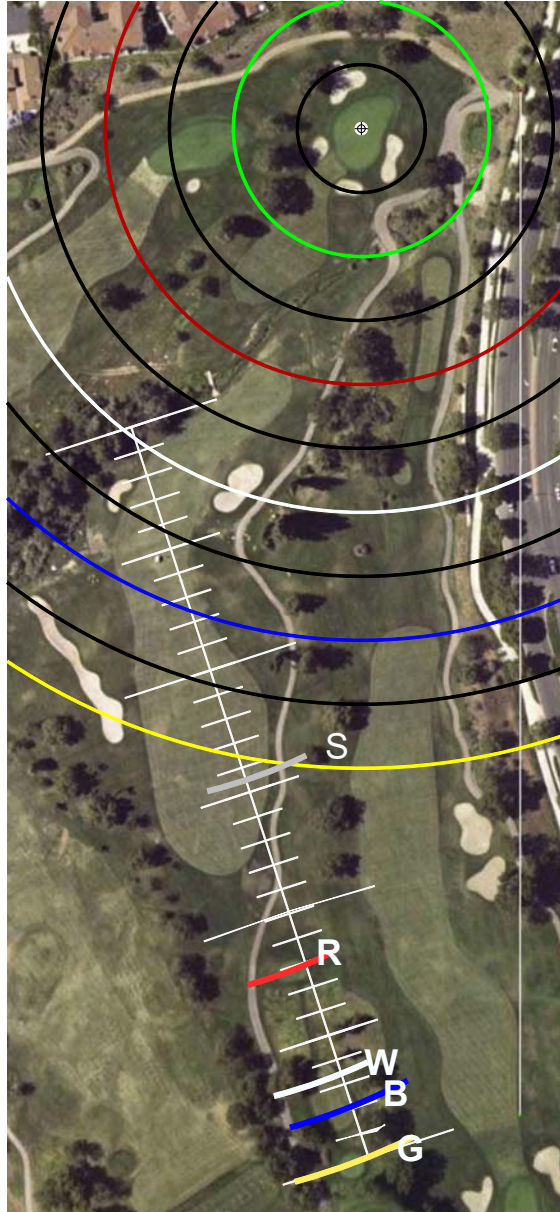

WOOD RANCH GC, SIMI VALLEY, CA

3/26/2018

GET YOUR FREE YARDAGE BOOKS AT RIVERIDGEFAIRWAYS.COM

YARDS FROM CENTER

- 0
- 25 1
- 50 435
- 75 403
- 100 355
- 125
- 150
- 175
- 200
- 225
- 250

EACH TICK MARK IS 10 YARDS

HOLE #1

YARDS FROM CENTER

- 0
- 25 2
- 50 526
- 75 461
- 100 397
- 125 330
- 150
- 175
- 200
- 225
- 250

EACH TICK MARK IS 10 YARDS

HOLE #2

YARDS
FROM CENTER

- 0
- 25 3
- 50 177
- 75 152
- 100 131
- 125 85
- 150
- 175
- 200
- 225
- 250

EACH TICK
MARK IS
10 YARDS

HOLE #3

YARDS FROM CENTER

- 0
- 25 4
- 50 363
- 75 339
- 100 302
- 125
- 150
- 175
- 200
- 225
- 250

EACH TICK MARK IS 10 YARDS

HOLE #4

YARDS FROM CENTER

- 0
- 25 5
- 50 427
- 75 380
- 100 337
- 125 261
- 150
- 175
- 200
- 225
- 250

EACH TICK MARK IS 10 YARDS

HOLE #5

YARDS FROM CENTER

- 0
- 25 6
- 50 546
- 75 469
- 100 409
- 125
- 150
- 175
- 200
- 225
- 250

EACH TICK MARK IS 10 YARDS

HOLE #6

YARDS
FROM CENTER

- 0
- 25 7
- 50 168
- 75 149
- 100 122
- 125
- 150
- 175
- 200
- 225
- 250