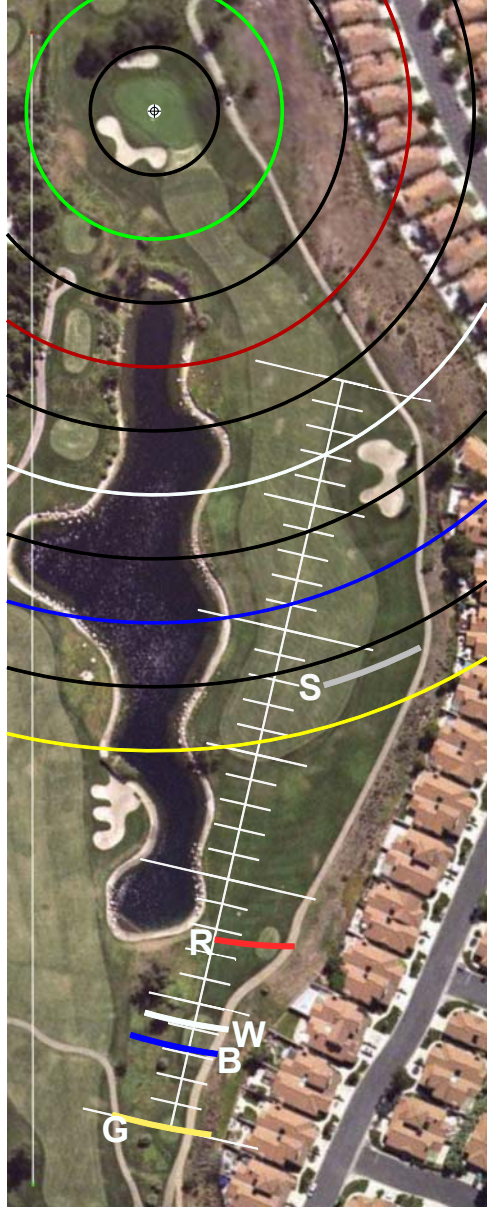

EACH TICK MARK IS 10 YARDS

HOLE #9

YARDS FROM CENTER

- 0
- 25 10
- 50 417
- 75 367
- 100 341
- 125 228
- 150
- 175
- 200
- 225
- 250

EACH TICK MARK IS 10 YARDS

HOLE #10

YARDS FROM CENTER

- 0
- 25 11
- 50 425
- 75 388
- 100 346
- 125 258
- 150
- 175
- 200
- 225
- 250

EACH TICK MARK IS 10 YARDS

HOLE #11

YARDS FROM CENTER

- 0
- 25 12
- 50 412
- 75 371
- 100 335
- 125 234
- 150
- 175
- 200
- 225
- 250

EACH TICK MARK IS 10 YARDS

HOLE #12

YARDS FROM CENTER

- 0
- 25 13
- 50 194
- 75 155
- 100 114
- 125
- 150
- 175
- 200
- 225
- 250

EACH TICK MARK IS 10 YARDS

HOLE #13

YARDS FROM CENTER

- 0
- 25 14
- 50 366
- 75 311
- 100 299
- 125 256
- 150
- 175
- 200
- 225
- 250

EACH TICK MARK IS 10 YARDS

HOLE #14

YARDS FROM CENTER

- 0
- 25 15
- 50 536
- 75 495
- 100 443
- 125
- 150
- 175
- 200
- 225
- 250

EACH TICK MARK IS 10 YARDS

HOLE #17

YARDS FROM CENTER

- 0
- 25 18
- 50 522
- 75 486
- 100 453
- 125
- 150
- 175
- 200
- 225
- 250

EACH TICK MARK IS 10 YARDS

HOLE #18

SCALE RULER - EACH TICK MARK IS 5 YARDS.
FOR USE WITH RIVERIDGEFAIRWAYS.COM YARDAGE BOOKS, 9/3/2010, AL DELOREY