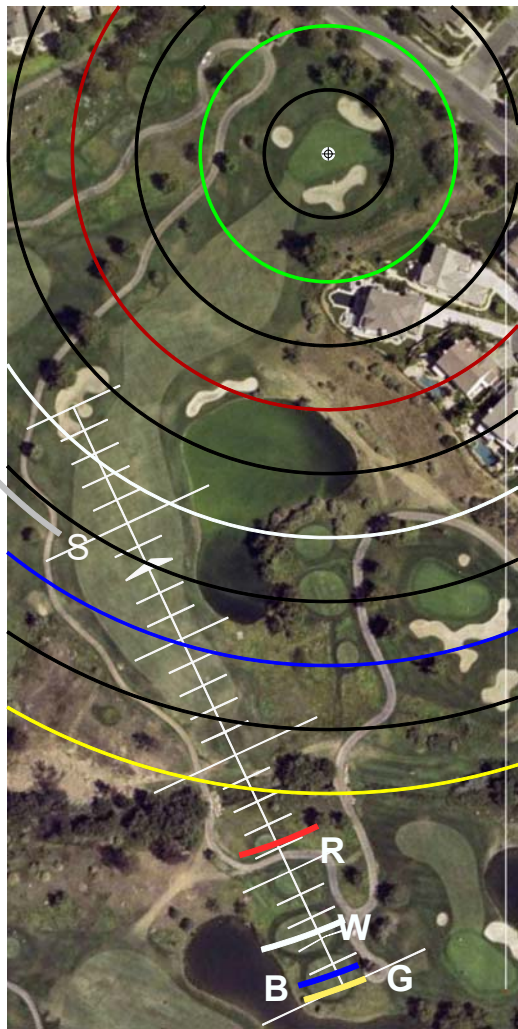

HOLE #1

YARDS FROM CENTER

- 0
- 25 2
- 50 526
- 75 461
- 100 397
- 125 330
- 150
- 175
- 200
- 225
- 250

EACH TICK MARK IS 10 YARDS

HOLE #2

YARDS
FROM CENTER

- 0
- 25 3
- 50 177
- 75 152
- 100 131
- 125 85
- 150
- 175
- 200
- 225
- 250

EACH TICK
MARK IS
10 YARDS

HOLE #3

YARDS FROM CENTER

- 0
- 25 4
- 50 363
- 75 339
- 100 302
- 125
- 150
- 175
- 200
- 225
- 250

EACH TICK MARK IS 10 YARDS

HOLE #4

YARDS FROM CENTER

- 0
- 25 5
- 50 427
- 75 380
- 100 337
- 125 261
- 150
- 175
- 200
- 225
- 250

EACH TICK MARK IS 10 YARDS

HOLE #5

YARDS FROM CENTER

- 0
- 25 6
- 50 546
- 75 469
- 100 409
- 125
- 150
- 175
- 200
- 225
- 250

EACH TICK MARK IS 10 YARDS

HOLE #6

YARDS
FROM CENTER

- 0
- 25 7
- 50 168
- 75 149
- 100 122
- 125
- 150
- 175
- 200
- 225
- 250

EACH TICK
MARK IS
10 YARDS

HOLE #7

YARDS FROM CENTER

- ⊕ 0
- 25 8
- 50 351
- 75 316
- 100 299
- 125
- 150
- 175
- 200
- 225
- 250

EACH TICK MARK IS 10 YARDS

HOLE #8

YARDS FROM CENTER

- 0
- 25 9
- 50 430
- 75 360
- 100 299
- 125 182
- 150
- 175
- 200
- 225
- 250