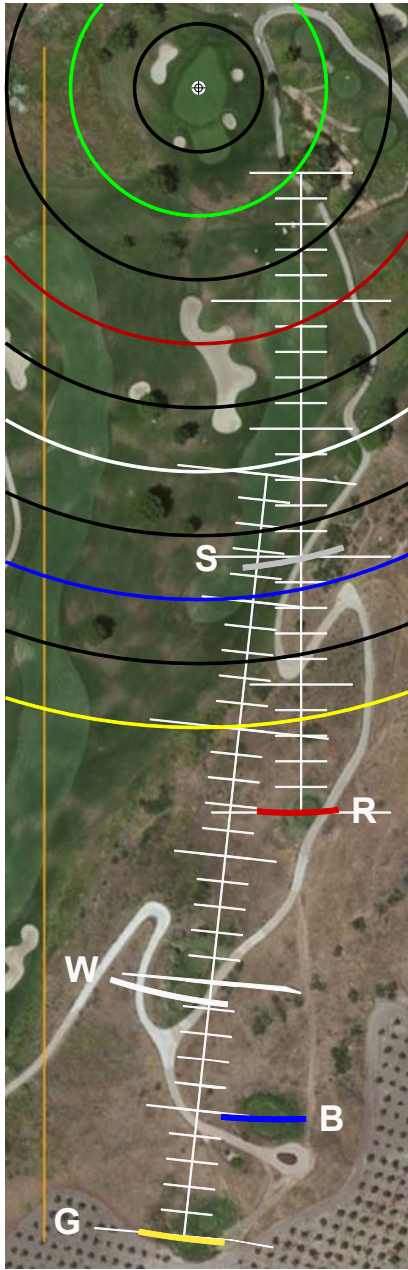

EACH TICK
MARK IS
10 YARDS

HOLE #3

YARDS FROM CENTER

- 0
- 25 4
- 50 363
- 75 339
- 100 302
- 125
- 150
- 175
- 200
- 225
- 250

EACH TICK MARK IS 10 YARDS

HOLE #4

YARDS FROM CENTER

- 0
- 25 5
- 50 427
- 75 380
- 100 337
- 125 261
- 150
- 175
- 200
- 225
- 250

EACH TICK MARK IS 10 YARDS

HOLE #5

YARDS FROM CENTER

- 0
- 25 6
- 50 546
- 75 469
- 100 409
- 125
- 150
- 175
- 200
- 225
- 250

EACH TICK MARK IS 10 YARDS

HOLE #6

YARDS
FROM CENTER

- 0
- 25 7
- 50 168
- 75 149
- 100 122
- 125
- 150
- 175
- 200
- 225
- 250

EACH TICK MARK IS 10 YARDS

HOLE #15

YARDS FROM CENTER

- ⊕ 0
- 25 16
- 50 458
- 75 364
- 100 289
- 125
- 150
- 175
- 200
- 225
- 250

EACH TICK MARK IS 10 YARDS

HOLE #16

YARDS FROM CENTER

- 0
- 25 17
- 50 206
- 75 159
- 100 88
- 125
- 150
- 175
- 200
- 225
- 250

EACH TICK MARK IS 10 YARDS

HOLE #17

YARDS FROM CENTER

- 0
- 25 18
- 50 522
- 75 486
- 100 453
- 125
- 150
- 175
- 200
- 225
- 250

EACH TICK MARK IS 10 YARDS

HOLE #18

SCALE RULER - EACH TICK MARK IS 5 YARDS.
FOR USE WITH RIVERIDGEFAIRWAYS.COM YARDAGE BOOKS, 9/3/2010, AL DELOREY