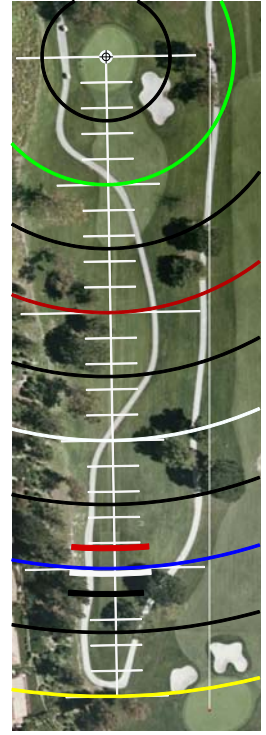

EACH TICK MARK IS 10 YARDS

**HOLE #3**

YARDS FROM CENTER

- 0
- 25 4
- 50 350
- 75 342
- 100 332
- 125
- 150
- 175
- 200
- 225
- 250

EACH TICK MARK IS 10 YARDS

**HOLE #4**

YARDS FROM CENTER

- 0
- 25 5
- 50 155
- 75 145
- 100
- 125
- 150
- 175
- 200
- 225
- 250

EACH TICK MARK IS 10 YARDS

**HOLE #13**

YARDS FROM CENTER

- 0
- 25 15
- 50 489
- 75 480
- 100 471
- 125
- 150
- 175
- 200
- 225
- 250

EACH TICK MARK IS 10 YARDS

**HOLE #15**

YARDS FROM CENTER

- 0
- 25 16
- 50 347
- 75 321
- 100
- 125
- 150
- 175
- 200
- 225
- 250

EACH TICK MARK IS 10 YARDS

**HOLE #16**

YARDS FROM CENTER

- 0
- 25 17
- 50 210
- 75 192
- 100
- 125
- 150
- 175
- 200
- 225
- 250

EACH TICK MARK IS 10 YARDS

**HOLE #17**

YARDS FROM CENTER

- 0
- 25 18
- 50 357
- 75 322
- 100
- 125
- 150
- 175
- 200
- 225
- 250

EACH TICK MARK IS 10 YARDS

**HOLE #18**

SCALE RULER - EACH TICK MARK IS 5 YARDS.  
 FOR USE WITH RIVERIDGEFAIRWAYS.COM YARDAGE BOOKS, 9/3/2010, AL DELOREY