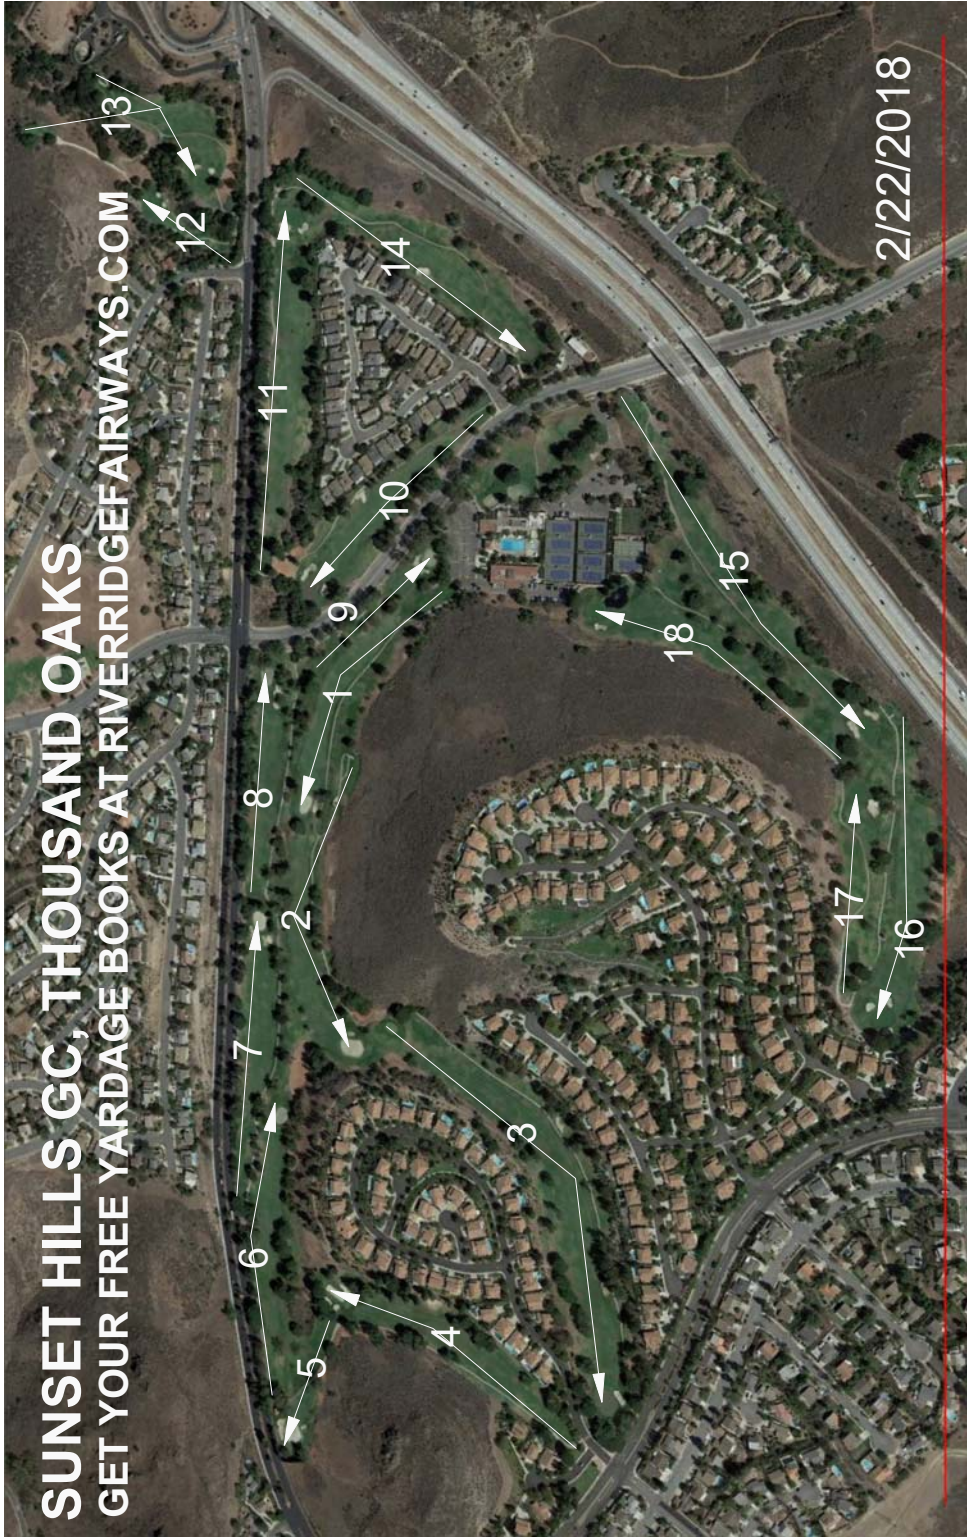

SUNSET HILLS GC, THOUSAND OAKS  
GET YOUR FREE YARDAGE BOOKS AT RIVERIDGEFAIRWAYS.COM

YARDS FROM CENTER

- 0
- 25 1
- 50 363
- 75 357
- 100 347
- 125
- 150
- 175
- 200
- 225
- 250

EACH TICK MARK IS 10 YARDS

**HOLE #1**

YARDS FROM CENTER

- 0
- 25 2
- 50 410
- 75 393
- 100 335
- 125
- 150
- 175
- 200
- 225
- 250

EACH TICK MARK IS 10 YARDS

**HOLE #2**

YARDS FROM CENTER

- 0
- 25 3
- 50 544
- 75 534
- 100 523
- 125
- 150
- 175
- 200
- 225
- 250

EACH TICK MARK IS 10 YARDS

**HOLE #3**

YARDS FROM CENTER

- 0
- 25 4
- 50 350
- 75 342
- 100 332
- 125
- 150
- 175
- 200
- 225
- 250

EACH TICK MARK IS 10 YARDS

**HOLE #4**

YARDS FROM CENTER

- 0
- 25 5
- 50 155
- 75 145
- 100
- 125
- 150
- 175
- 200
- 225
- 250

EACH TICK MARK IS 10 YARDS

**HOLE #18**

SCALE RULER - EACH TICK MARK IS 5 YARDS.  
 FOR USE WITH RIVERIDGEFAIRWAYS.COM YARDAGE BOOKS, 9/3/2010, AL DELOREY