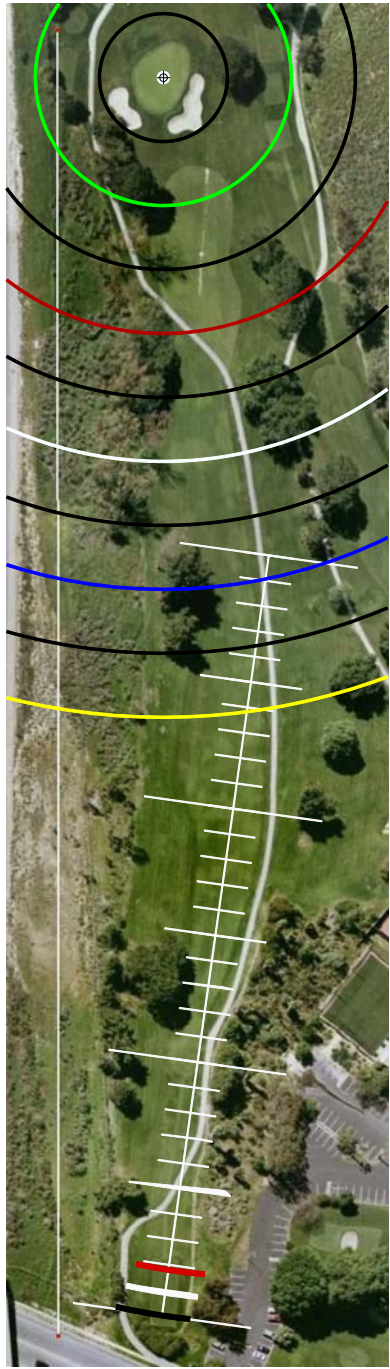

**HOLE #1**

YARDS FROM CENTER

- 0
- 25 2
- 50 410
- 75 393
- 100 335
- 125
- 150
- 175
- 200
- 225
- 250

EACH TICK MARK IS 10 YARDS

**HOLE #2**

YARDS FROM CENTER

- 0
- 25 3
- 50 544
- 75 534
- 100 523
- 125
- 150
- 175
- 200
- 225
- 250

EACH TICK MARK IS 10 YARDS

**HOLE #13**

YARDS FROM CENTER

- 0
- 25 15
- 50 489
- 75 480
- 100 471
- 125
- 150
- 175
- 200
- 225
- 250

EACH TICK MARK IS 10 YARDS

**HOLE #15**

YARDS FROM CENTER

- 0
- 25 16
- 50 347
- 75 321
- 100
- 125
- 150
- 175
- 200
- 225
- 250

EACH TICK MARK IS 10 YARDS

**HOLE #16**

YARDS FROM CENTER

- 0
- 25 17
- 50 210
- 75 192
- 100
- 125
- 150
- 175
- 200
- 225
- 250

EACH TICK MARK IS 10 YARDS

**HOLE #17**

YARDS FROM CENTER

- 0
- 25 18
- 50 357
- 75 322
- 100
- 125
- 150
- 175
- 200
- 225
- 250

EACH TICK MARK IS 10 YARDS

**HOLE #18**

SCALE RULER - EACH TICK MARK IS 5 YARDS.  
 FOR USE WITH RIVERIDGEFAIRWAYS.COM YARDAGE BOOKS, 9/3/2010, AL DELOREY