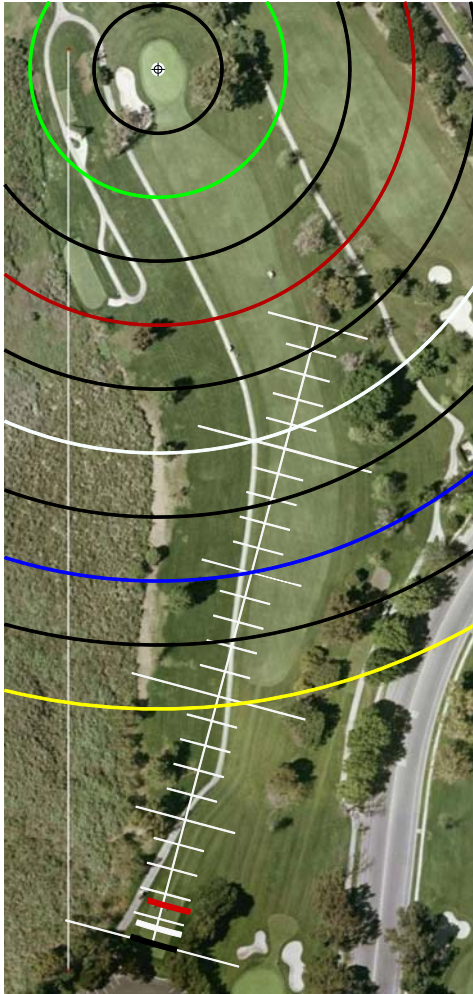

SUNSET HILLS GC, THOUSAND OAKS  
GET YOUR FREE YARDAGE BOOKS AT RIVERIDGEFAIRWAYS.COM

YARDS FROM CENTER

- 0
- 25 1
- 50 363
- 75 357
- 100 347
- 125
- 150
- 175
- 200
- 225
- 250

EACH TICK MARK IS 10 YARDS

**HOLE #1**

YARDS FROM CENTER

- 0
- 25 2
- 50 410
- 75 393
- 100 335
- 125
- 150
- 175
- 200
- 225
- 250

EACH TICK MARK IS 10 YARDS

**HOLE #2**

YARDS FROM CENTER

- 0
- 25 3
- 50 544
- 75 534
- 100 523
- 125
- 150
- 175
- 200
- 225
- 250

EACH TICK MARK IS 10 YARDS

**HOLE #3**

YARDS FROM CENTER

- 0
- 25 4
- 50 350
- 75 342
- 100 332
- 125
- 150
- 175
- 200
- 225
- 250

EACH TICK MARK IS 10 YARDS

**HOLE #4**

YARDS FROM CENTER

- 0
- 25 5
- 50 155
- 75 145
- 100
- 125
- 150
- 175
- 200
- 225
- 250

EACH TICK MARK IS 10 YARDS

**HOLE #5**

YARDS FROM CENTER

- 0
- 25 6
- 50 391
- 75 348
- 100
- 125
- 150
- 175
- 200
- 225
- 250

EACH TICK MARK IS 10 YARDS

**HOLE #6**

YARDS FROM CENTER

- 0
- 25 7
- 50 368
- 75 322
- 100 314
- 125
- 150
- 175
- 200
- 225
- 250