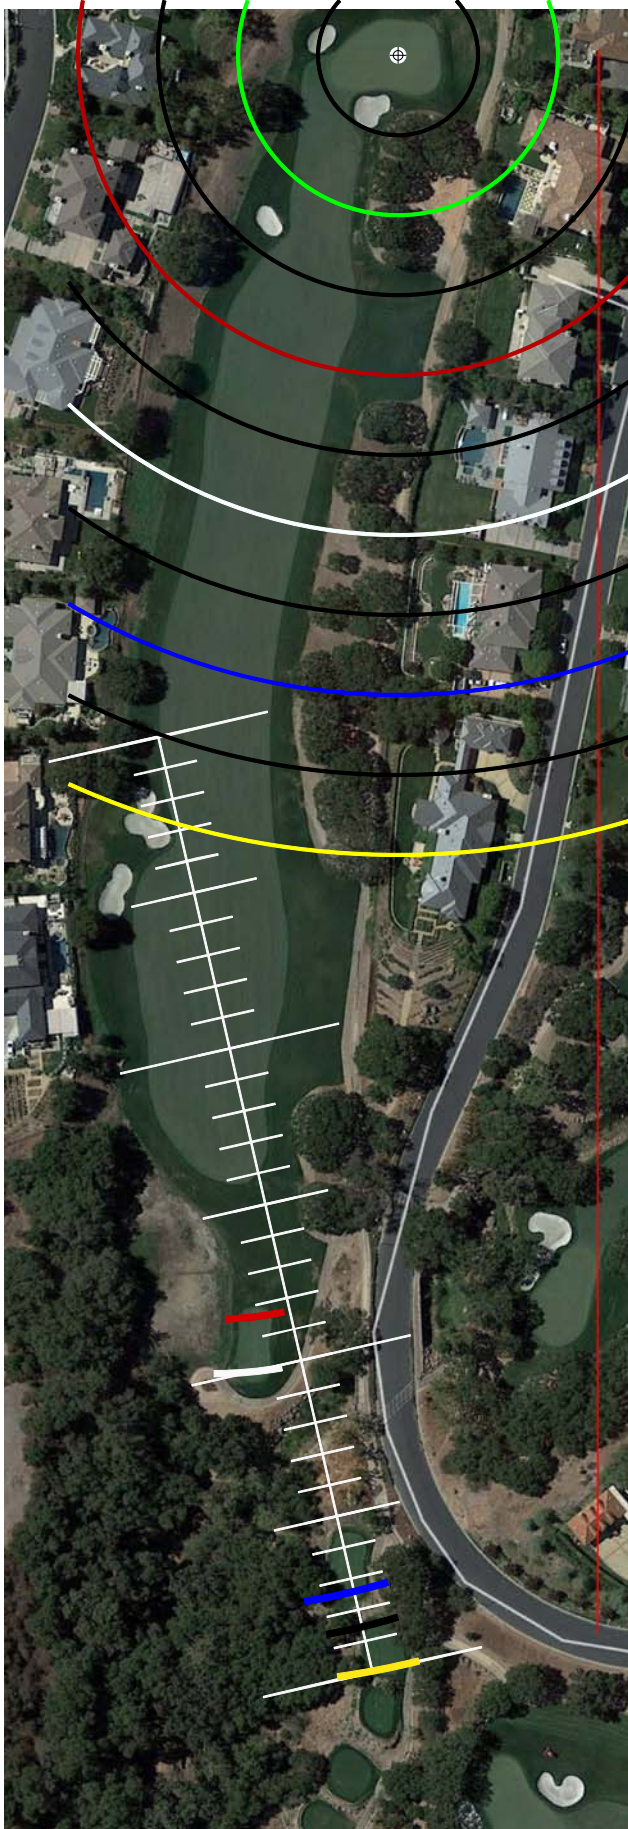

# SHERWOOD COUNTRY CLUB GOLF COURSE

GET YOUR FREE DOWNLOADABLE YARDAGE BOOKS  
FROM [RIVERRIDGEFAIRWAYS.COM](http://RIVERRIDGEFAIRWAYS.COM)

**YARDS FROM CENTER**

- ⊙ 0
- 25 1
- 50 386
- 75 332
- 100 327
- 125 294
- 150
- 175
- 200
- 225
- 250

EACH TICK MARK IS 10 YARDS

**HOLE #1**

**YARDS FROM CENTER**

- ⊕ 0
- 25 2
- 50 552
- 75 496
- 100 427
- 125
- 150
- 175
- 200
- 225
- 250

**EACH TICK MARK IS 10 YARDS**

**HOLE #2**

**YARDS FROM CENTER**

- ⊕ 0
- 25 3
- 50 185
- 75 161
- 100 142
- 125 120
- 150
- 175
- 200
- 225
- 250

EACH TICK MARK IS 10 YARDS

**HOLE #3**

**YARDS FROM CENTER**

- ⊕ 0
- 25 4
- 50 572
- 75 534
- 100 512
- 125
- 150
- 175
- 200
- 225
- 250

**EACH TICK MARK IS 10 YARDS**

**HOLE #4**

**YARDS FROM CENTER**

- ⊕ 0
- 25 5
- 50 459
- 75 424
- 100 399
- 125 368
- 150 356
- 175
- 200
- 225
- 250

**EACH TICK MARK IS 10 YARDS**

**HOLE #5**

**YARDS FROM CENTER**

- ⊕ 0
- 25 6
- 50 186
- 75 168
- 100 149
- 125 139
- 150 100
- 175
- 200
- 225
- 250

EACH TICK MARK IS 10 YARDS

**HOLE #6**

**YARDS FROM CENTER**