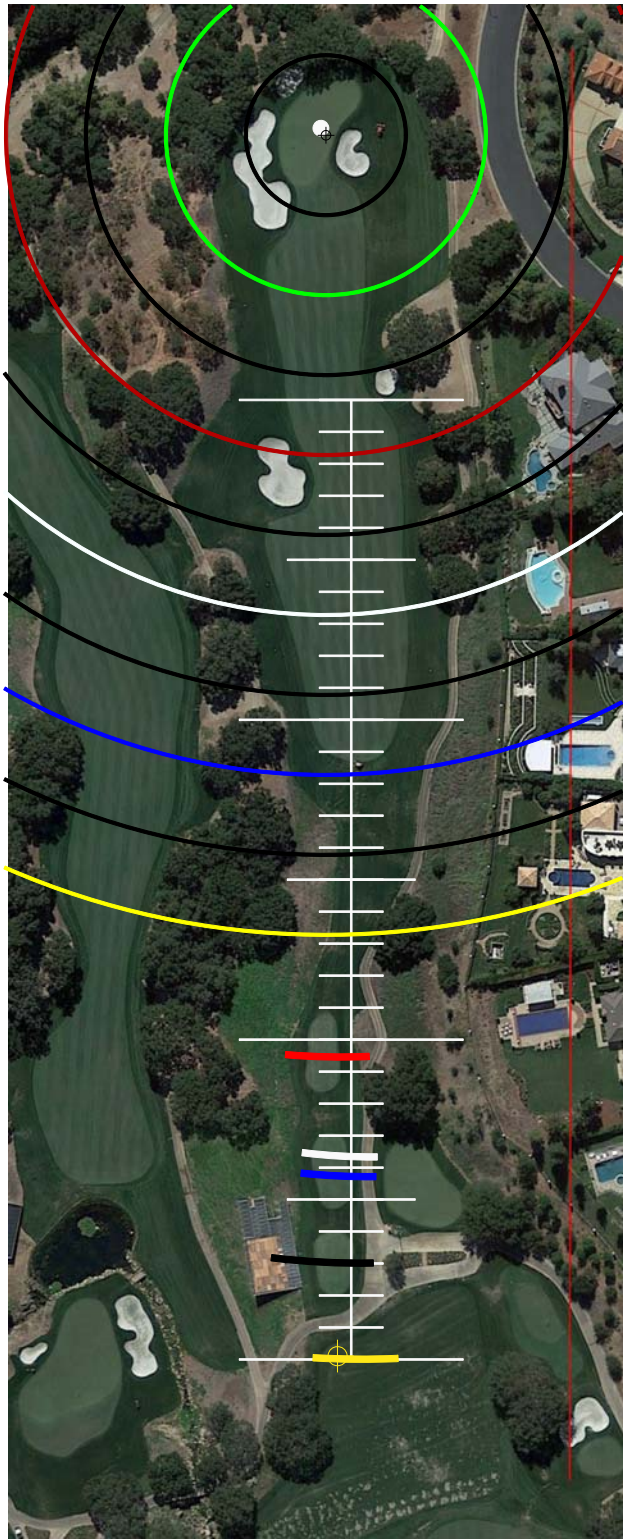

# SHERWOOD COUNTRY CLUB GOLF COURSE

GET YOUR FREE DOWNLOADABLE YARDAGE BOOKS  
FROM [RIVERRIDGEFAIRWAYS.COM](http://RIVERRIDGEFAIRWAYS.COM)

**YARDS FROM CENTER**

- ⊙ 0
- 25 1
- 50 386
- 75 332
- 100 327
- 125 294
- 150
- 175
- 200
- 225
- 250

EACH TICK MARK IS 10 YARDS

**HOLE #1**

**YARDS FROM CENTER**

- ⊕ 0
- 25 2
- 50 552
- 75 496
- 100 427
- 125
- 150
- 175
- 200
- 225
- 250

**EACH TICK MARK IS 10 YARDS**

**HOLE #2**

**YARDS FROM CENTER**

- ⊕ 0
- 25 3
- 50 185
- 75 161
- 100 142
- 125 120
- 150
- 175
- 200
- 225
- 250

EACH TICK MARK IS 10 YARDS

**HOLE #3**

**YARDS FROM CENTER**

- ⊕ 0
- 25 4
- 50 572
- 75 534
- 100 512
- 125
- 150
- 175
- 200
- 225
- 250

**EACH TICK MARK IS 10 YARDS**

**HOLE #4**

**YARDS FROM CENTER**

- ⊕ 0
- 25 5
- 50 459
- 75 424
- 100 399
- 125 368
- 150 356
- 175
- 200
- 225
- 250

**EACH TICK MARK IS 10 YARDS**

**HOLE #5**

**YARDS FROM CENTER**

- ⊕ 0
- 25 6
- 50 186
- 75 168
- 100 149
- 125 139
- 150 100
- 175
- 200
- 225
- 250

EACH TICK MARK IS 10 YARDS

**HOLE #6**

**YARDS FROM CENTER**