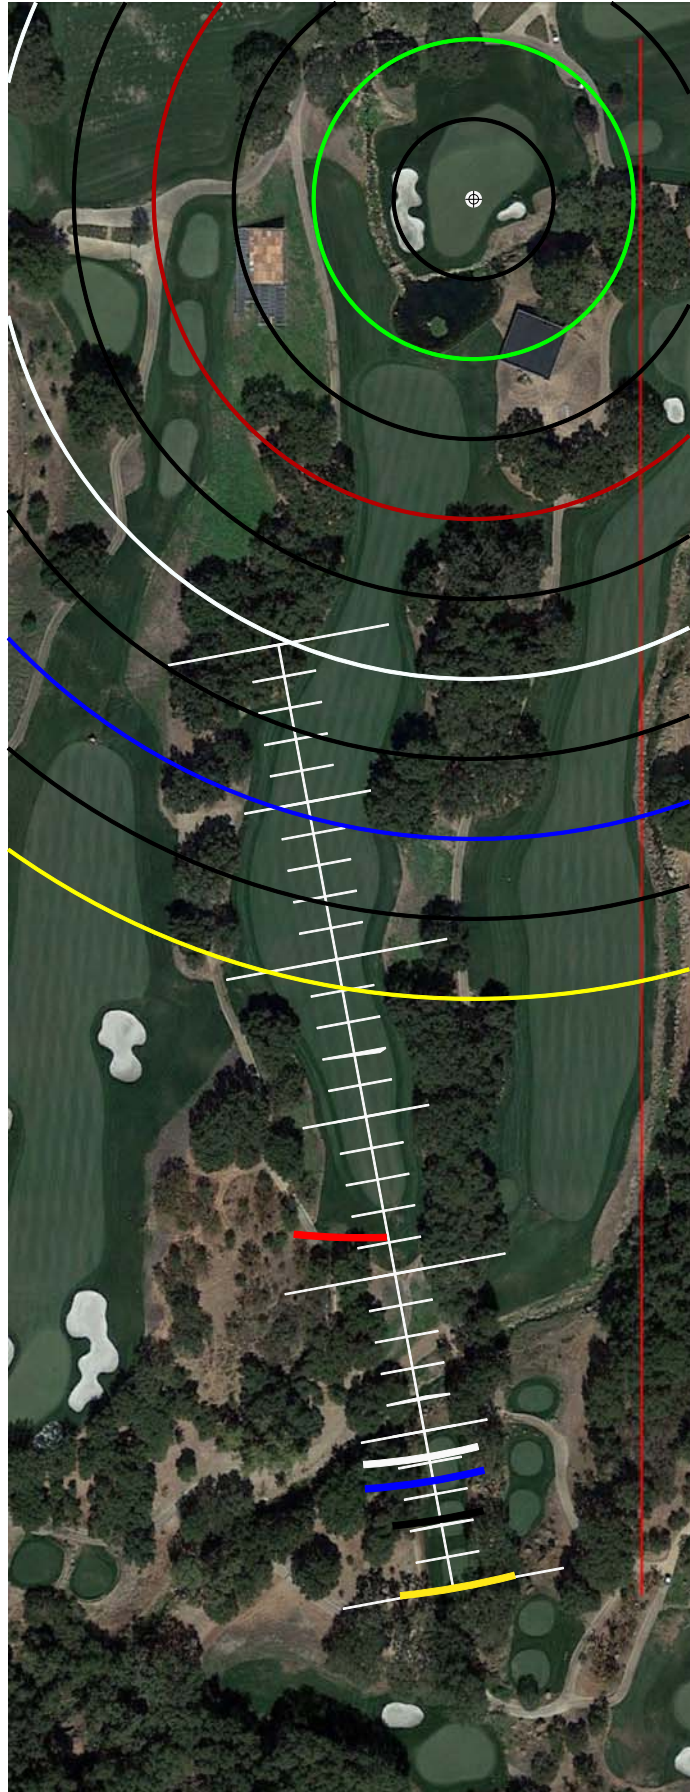

EACH TICK MARK IS 10 YARDS

**HOLE #1**

**YARDS FROM CENTER**

- ⊕ 0
- 25 2
- 50 552
- 75 496
- 100 427
- 125
- 150
- 175
- 200
- 225
- 250

**EACH TICK MARK IS 10 YARDS**

**HOLE #2**

**YARDS FROM CENTER**

- ⊕ 0
- 25 3
- 50 185
- 75 161
- 100 142
- 125 120
- 150
- 175
- 200
- 225
- 250

**EACH TICK MARK IS 10 YARDS**

**HOLE #5**

**YARDS FROM CENTER**

- ⊕ 0
- 25 6
- 50 186
- 75 168
- 100 149
- 125 139
- 150 100
- 175
- 200
- 225
- 250

EACH TICK MARK IS 10 YARDS

**HOLE #6**

**YARDS FROM CENTER**

- ⊕ 0
- 25 16
- 50 452
- 75 419
- 100 380
- 125 340
- 150 333
- 175
- 200
- 225
- 250

EACH TICK MARK IS 10 YARDS

**HOLE #16**

**YARDS FROM CENTER**

- ⊙ 0
- 25 17
- 50 232
- 75 193
- 100 182
- 125 162
- 150 138
- 175
- 200
- 225
- 250

EACH TICK MARK IS 10 YARDS

**HOLE #17**

**YARDS FROM CENTER**

- ⊕ 0
- 25 18
- 50 446
- 75 424
- 100 411
- 125 404
- 150 336
- 175
- 200
- 225
- 250

EACH TICK MARK IS 10 YARDS

**HOLE #18**

SCALE RULER - EACH TICK MARK IS 5 YARDS.  
FOR USE WITH RIVERIDGEFAIRWAYS.COM YARDAGE BOOKS, 2/5/09, AL DELOREY