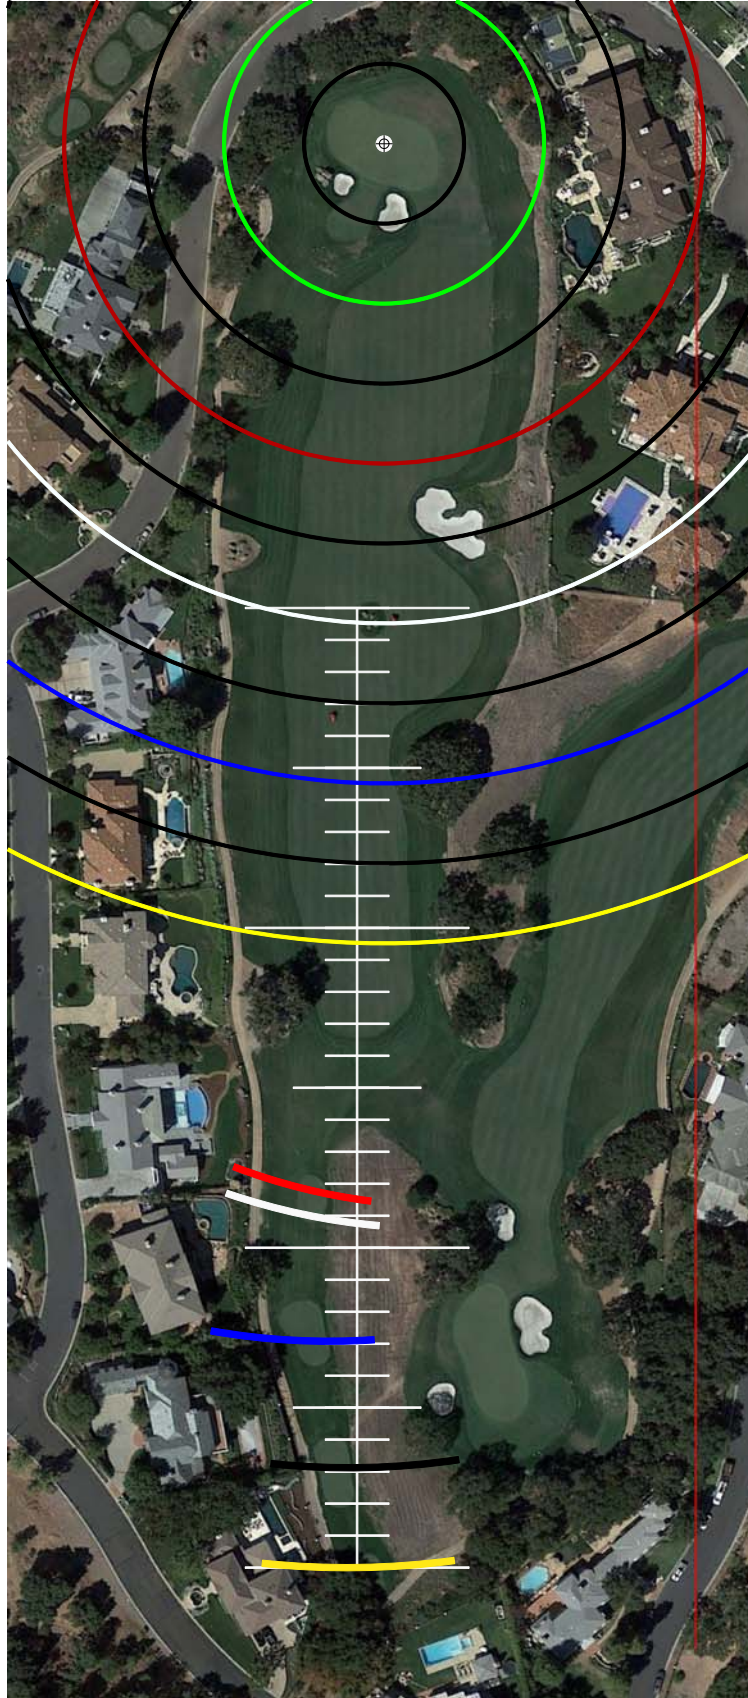

EACH TICK MARK IS 10 YARDS

**HOLE #12**

YARDS FROM CENTER

- ⊕ 0
- 25 13
- 50 457
- 75 435
- 100 406
- 125 375
- 150 343
- 175
- 200
- 225
- 250

EACH TICK MARK IS 10 YARDS

**HOLE #13**

**YARDS FROM CENTER**

- 0
- 25 14
- 50 538
- 75 503
- 100 451
- 125
- 150
- 175
- 200
- 225
- 250

**EACH TICK MARK IS 10 YARDS**

**HOLE #14**

**YARDS FROM CENTER**

- ⊕ 0
- 25 15
- 50 423
- 75 380
- 100 354
- 125
- 150
- 175
- 200
- 225
- 250

**EACH TICK MARK IS 10 YARDS**

**HOLE #15**

**YARDS FROM CENTER**

- ⊕ 0
- 25 16
- 50 452
- 75 419
- 100 380
- 125 340
- 150 333
- 175
- 200
- 225
- 250

EACH TICK MARK IS 10 YARDS

**HOLE #16**

**YARDS FROM CENTER**

- ⊙ 0
- 25 17
- 50 232
- 75 193
- 100 182
- 125 162
- 150 138
- 175
- 200
- 225
- 250

EACH TICK MARK IS 10 YARDS

**HOLE #17**

**YARDS FROM CENTER**

- ⊕ 0
- 25 18
- 50 446
- 75 424
- 100 411
- 125 404
- 150 336
- 175
- 200
- 225
- 250

EACH TICK MARK IS 10 YARDS

**HOLE #18**

SCALE RULER - EACH TICK MARK IS 5 YARDS.  
FOR USE WITH RIVERIDGEFAIRWAYS.COM YARDAGE BOOKS, 2/5/09, AL DELOREY