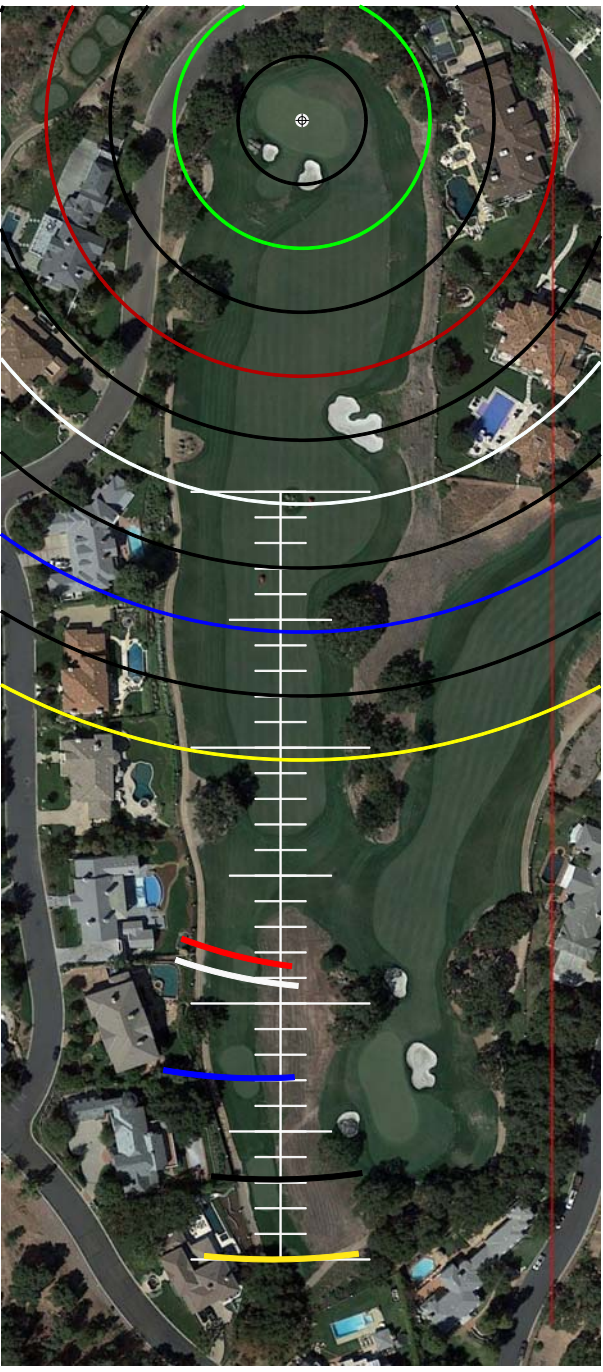

EACH TICK MARK IS 10 YARDS

HOLE #5

YARDS FROM CENTER

- 0
- 25 6
- 50 186
- 75 149
- 100 100
- 125
- 150
- 175
- 200
- 225
- 250

EACH TICK MARK IS 10 YARDS

HOLE #6

YARDS FROM CENTER

- 0
- 25 7
- 50 569
- 75 538
- 100 514
- 125 498
- 150 458
- 175
- 200
- 225
- 250

EACH TICK MARK IS 10 YARDS

HOLE #13

YARDS FROM CENTER

- 0
- 25 14
- 50 538
- 75 503
- 100 422
- 125
- 150
- 175
- 200
- 225
- 250

EACH TICK MARK IS 10 YARDS

HOLE #14

YARDS FROM CENTER

- 0
- 25 15
- 50 423
- 75 380
- 100 354
- 125
- 150
- 175
- 200
- 225
- 250

EACH TICK MARK IS 10 YARDS

HOLE #15

YARDS FROM CENTER

- 0
- 25 16
- 50 452
- 75 380
- 100 340
- 125
- 150
- 175
- 200
- 225
- 250

EACH TICK MARK IS 10 YARDS

HOLE #16

YARDS FROM CENTER

- 0
- 25 17
- 50 232
- 75 182
- 100 162
- 125
- 150
- 175
- 200
- 225
- 250

EACH TICK MARK IS 10 YARDS

HOLE #17

YARDS FROM CENTER

- 0
- 25 18
- 50 446
- 75 411
- 100 336
- 125
- 150
- 175
- 200
- 225
- 250

EACH TICK MARK IS 10 YARDS

HOLE #18

SCALE RULER - EACH TICK MARK IS 5 YARDS.
FOR USE WITH RIVERIDGEFAIRWAYS.COM YARDAGE BOOKS, 9/3/2010, AL DELOREY