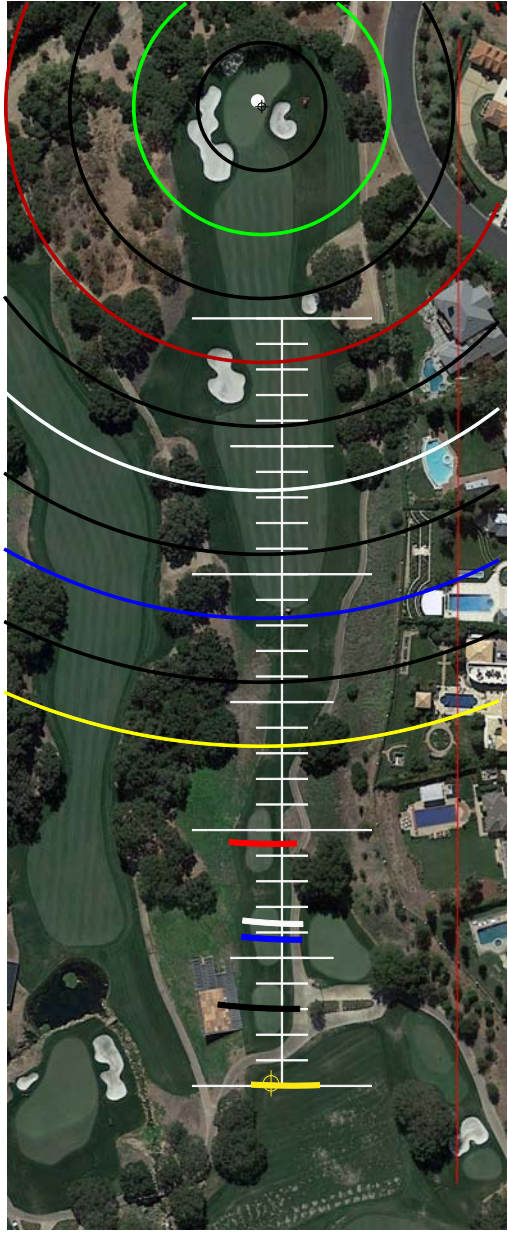

SHERWOOD COUNTRY CLUB GOLF COURSE

GET YOUR FREE DOWNLOADABLE YARDAGE BOOKS
FROM RIVERIDGEFAIRWAYS.COM

YARDS FROM CENTER

- 0
- 25 1
- 50 386
- 75 332
- 100 294
- 125
- 150
- 175
- 200
- 225
- 250

EACH TICK MARK IS 10 YARDS

HOLE #1

YARDS FROM CENTER

- 0
- 25 2
- 50 552
- 75 496
- 100 410
- 125
- 150
- 175
- 200
- 225
- 250

EACH TICK MARK IS 10 YARDS

HOLE #2

YARDS FROM CENTER

- 0
- 25 3
- 50 185
- 75 161
- 100 142
- 125
- 150
- 175
- 200
- 225
- 250

EACH TICK MARK IS 10 YARDS

HOLE #3

YARDS FROM CENTER

- 0
- 25 4
- 50 572
- 75 534
- 100 402
- 125
- 150
- 175
- 200
- 225
- 250

EACH TICK MARK IS 10 YARDS

HOLE #4

YARDS FROM CENTER

- 0
- 25 5
- 50 459
- 75 424
- 100 399
- 125 368
- 150 356
- 175
- 200
- 225
- 250

EACH TICK MARK IS 10 YARDS

HOLE #5

YARDS FROM CENTER

- 0
- 25 6
- 50 186
- 75 149
- 100 100
- 125
- 150
- 175
- 200
- 225
- 250

EACH TICK MARK IS 10 YARDS

HOLE #6

YARDS FROM CENTER

- 0
- 25 7
- 50 569
- 75 538
- 100 514
- 125 498
- 150 458
- 175
- 200
- 225
- 250