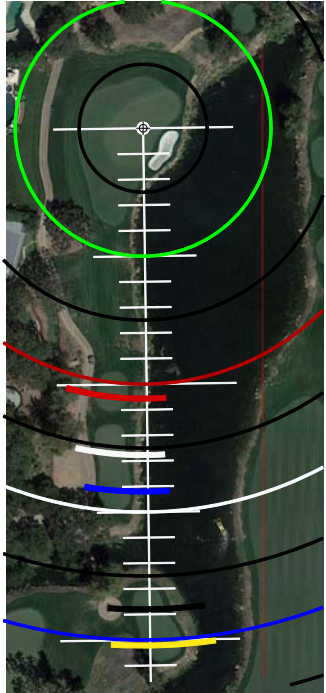

EACH TICK MARK IS 10 YARDS

HOLE #7

YARDS FROM CENTER

- 0
- 25 8
- 50 168
- 75 148
- 100 131
- 125 120
- 150
- 175
- 200
- 225
- 250

EACH TICK MARK IS 10 YARDS

HOLE #8

YARDS FROM CENTER

- 0
- 25 9
- 50 421
- 75 372
- 100 338
- 125
- 150
- 175
- 200
- 225
- 250

EACH TICK MARK IS 10 YARDS

HOLE #9

YARDS
FROM CENTER

- ⊕ 0
- 25 10
- 50 343
- 75 306
- 100 270
- 125
- 150
- 175
- 200
- 225
- 250

EACH TICK
MARK IS
10 YARDS

HOLE #10

YARDS FROM CENTER

- 0
- 25 11
- 50 536
- 75 490
- 100 479
- 125
- 150
- 175
- 200
- 225
- 250

EACH TICK MARK IS 10 YARDS

HOLE #11

YARDS
FROM CENTER

- 0
- 25 12
- 50 203
- 75 142
- 100 128
- 125
- 150
- 175
- 200
- 225
- 250

EACH TICK
MARK IS
10 YARDS

HOLE #12

YARDS FROM CENTER

- 0
- 25 13
- 50 457
- 75 406
- 100 343
- 125
- 150
- 175
- 200
- 225
- 250

EACH TICK MARK IS 10 YARDS

HOLE #13

YARDS FROM CENTER

- 0
- 25 14
- 50 538
- 75 503
- 100 422
- 125
- 150
- 175
- 200
- 225
- 250

EACH TICK MARK IS 10 YARDS

HOLE #14

YARDS FROM CENTER

- 0
- 25 15
- 50 423
- 75 380
- 100 354
- 125
- 150
- 175
- 200
- 225
- 250