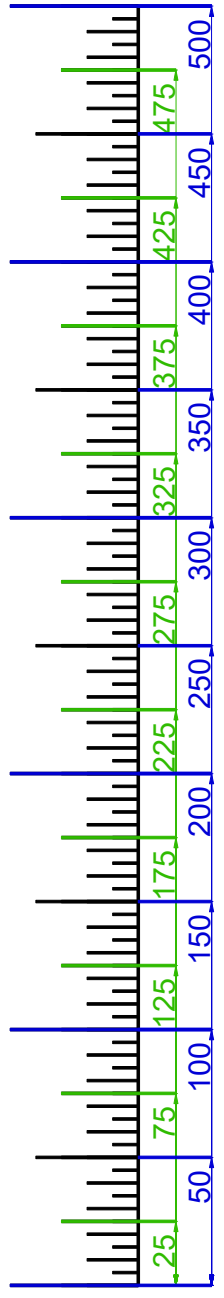

YARDS FROM CENTER

- 0
- 25 16
- 50 452
- 75 380
- 100 340
- 125
- 150
- 175
- 200
- 225
- 250

EACH TICK MARK IS 10 YARDS