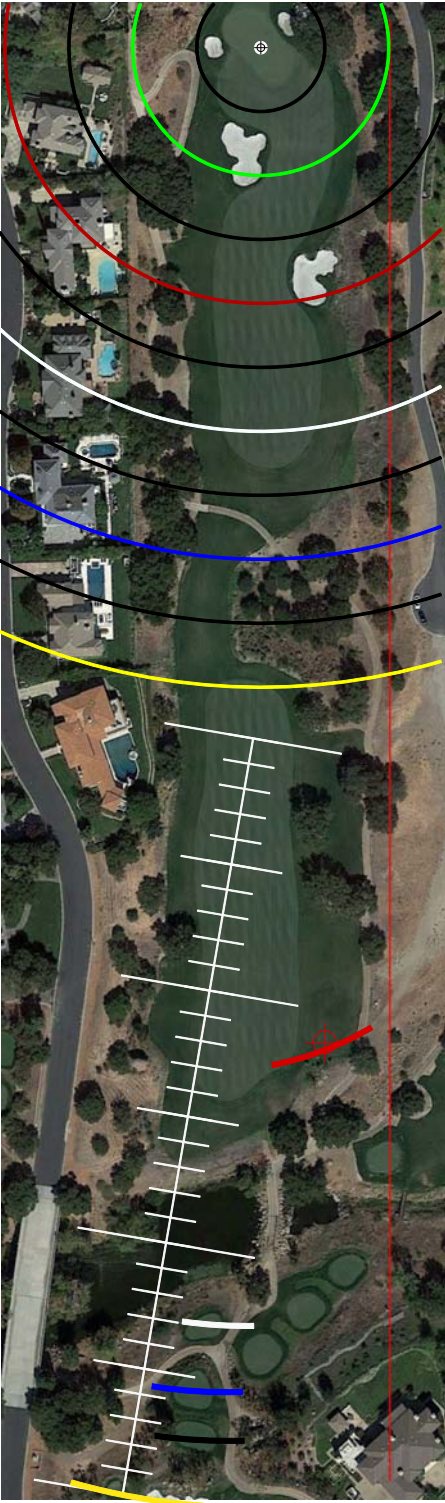

SHERWOOD COUNTRY CLUB GOLF COURSE

GET YOUR FREE DOWNLOADABLE YARDAGE BOOKS
FROM RIVERIDGEFAIRWAYS.COM

YARDS FROM CENTER

- 0
- 25 1
- 50 386
- 75 332
- 100 294
- 125
- 150
- 175
- 200
- 225
- 250

EACH TICK MARK IS 10 YARDS

HOLE #1

YARDS FROM CENTER

- 0
- 25 2
- 50 552
- 75 496
- 100 410
- 125
- 150
- 175
- 200
- 225
- 250

EACH TICK MARK IS 10 YARDS

HOLE #2

YARDS FROM CENTER

- 0
- 25 3
- 50 185
- 75 161
- 100 142
- 125
- 150
- 175
- 200
- 225
- 250

EACH TICK MARK IS 10 YARDS

HOLE #3

YARDS FROM CENTER

- 0
- 25 4
- 50 572
- 75 534
- 100 402
- 125
- 150
- 175
- 200
- 225
- 250

EACH TICK MARK IS 10 YARDS

HOLE #4

YARDS FROM CENTER

- 0
- 25 5
- 50 459
- 75 424
- 100 399
- 125 368
- 150 356
- 175
- 200
- 225
- 250

EACH TICK MARK IS 10 YARDS

HOLE #5

YARDS FROM CENTER

- 0
- 25 6
- 50 186
- 75 149
- 100 100
- 125
- 150
- 175
- 200
- 225
- 250

EACH TICK MARK IS 10 YARDS

HOLE #6

YARDS FROM CENTER

- 0
- 25 7
- 50 569
- 75 538
- 100 514
- 125 498
- 150 458
- 175
- 200
- 225
- 250