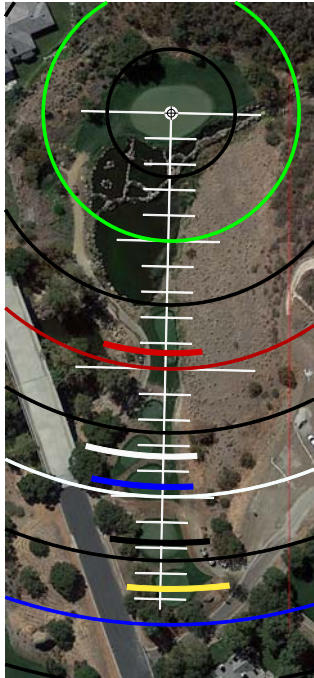

SHERWOOD COUNTRY CLUB GOLF COURSE

GET YOUR FREE DOWNLOADABLE YARDAGE BOOKS
FROM RIVERIDGEFAIRWAYS.COM

YARDS FROM CENTER

- 0
- 25 1
- 50 386
- 75 332
- 100 294
- 125
- 150
- 175
- 200
- 225
- 250

EACH TICK MARK IS 10 YARDS

EACH TICK MARK IS 10 YARDS

HOLE #3

YARDS FROM CENTER

- 0
- 25 4
- 50 572
- 75 534
- 100 402
- 125
- 150
- 175
- 200
- 225
- 250

EACH TICK MARK IS 10 YARDS

HOLE #4

YARDS FROM CENTER

- 0
- 25 5
- 50 459
- 75 424
- 100 399
- 125 368
- 150 356
- 175
- 200
- 225
- 250

EACH TICK MARK IS 10 YARDS

HOLE #5

YARDS FROM CENTER

- 0
- 25 6
- 50 186
- 75 149
- 100 100
- 125
- 150
- 175
- 200
- 225
- 250

EACH TICK MARK IS 10 YARDS

HOLE #6

YARDS FROM CENTER

- 0
- 25 7
- 50 569
- 75 538
- 100 514
- 125 498
- 150 458
- 175
- 200
- 225
- 250

EACH TICK MARK IS 10 YARDS

HOLE #7

YARDS FROM CENTER

- 0
- 25 8
- 50 168
- 75 148
- 100 131
- 125 120
- 150
- 175
- 200
- 225
- 250

EACH TICK MARK IS 10 YARDS

HOLE #8

YARDS FROM CENTER

- 0
- 25 9
- 50 421
- 75 372
- 100 338
- 125
- 150
- 175
- 200
- 225
- 250