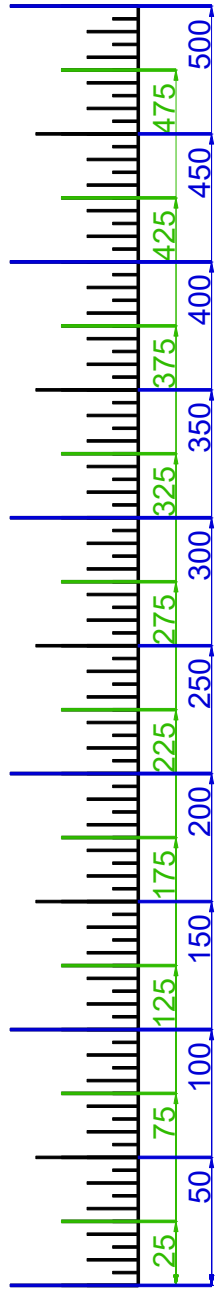

SHERWOOD COUNTRY CLUB GOLF COURSE

GET YOUR FREE DOWNLOADABLE YARDAGE BOOKS
FROM RIVERIDGEFAIRWAYS.COM

YARDS FROM CENTER

- 0
- 25 1
- 50 386
- 75 332
- 100 294
- 125
- 150
- 175
- 200
- 225
- 250

EACH TICK MARK IS 10 YARDS

HOLE #1

YARDS FROM CENTER

- 0
- 25 2
- 50 552
- 75 496
- 100 410
- 125
- 150
- 175
- 200
- 225
- 250

EACH TICK MARK IS 10 YARDS

HOLE #2

YARDS FROM CENTER

- 0
- 25 3
- 50 185
- 75 161
- 100 142
- 125
- 150
- 175
- 200
- 225
- 250

EACH TICK MARK IS 10 YARDS

HOLE #3

YARDS FROM CENTER

- 0
- 25 4
- 50 572
- 75 534
- 100 402
- 125
- 150
- 175
- 200
- 225
- 250

EACH TICK MARK IS 10 YARDS

HOLE #4

YARDS FROM CENTER

- 0
- 25 5
- 50 459
- 75 424
- 100 399
- 125 368
- 150 356
- 175
- 200
- 225
- 250

EACH TICK MARK IS 10 YARDS

HOLE #5

YARDS FROM CENTER

- 0
- 25 6
- 50 186
- 75 149
- 100 100
- 125
- 150
- 175
- 200
- 225
- 250

EACH TICK MARK IS 10 YARDS

HOLE #6

YARDS FROM CENTER

- 0
- 25 7
- 50 569
- 75 538
- 100 514
- 125 498
- 150 458
- 175
- 200
- 225
- 250