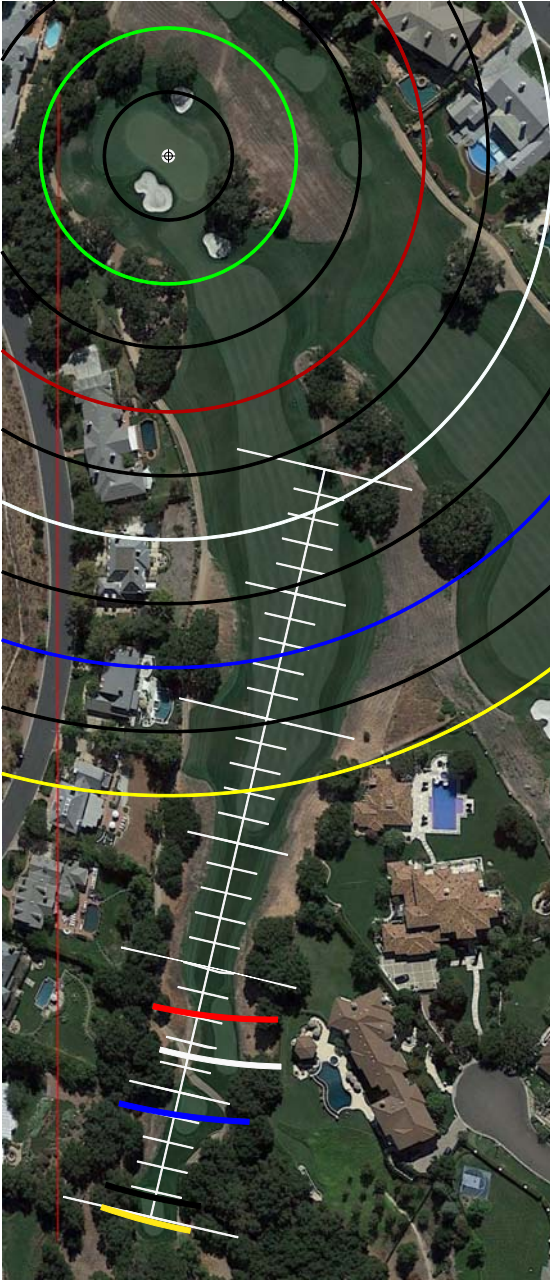

EACH TICK MARK IS 10 YARDS

HOLE #11

YARDS
FROM CENTER

- 0
- 25 12
- 50 203
- 75 142
- 100 128
- 125
- 150
- 175
- 200
- 225
- 250

EACH TICK
MARK IS
10 YARDS

HOLE #12

YARDS FROM CENTER

- 0
- 25 13
- 50 457
- 75 406
- 100 343
- 125
- 150
- 175
- 200
- 225
- 250

EACH TICK MARK IS 10 YARDS

HOLE #13

YARDS FROM CENTER

- 0
- 25 14
- 50 538
- 75 503
- 100 422
- 125
- 150
- 175
- 200
- 225
- 250

EACH TICK MARK IS 10 YARDS

HOLE #14

YARDS FROM CENTER

- 0
- 25 15
- 50 423
- 75 380
- 100 354
- 125
- 150
- 175
- 200
- 225
- 250

EACH TICK MARK IS 10 YARDS

HOLE #15

YARDS FROM CENTER

- 0
- 25 16
- 50 452
- 75 380
- 100 340
- 125
- 150
- 175
- 200
- 225
- 250

EACH TICK MARK IS 10 YARDS

HOLE #16

YARDS FROM CENTER

- 0
- 25 17
- 50 232
- 75 182
- 100 162
- 125
- 150
- 175
- 200
- 225
- 250

EACH TICK MARK IS 10 YARDS

HOLE #17

YARDS FROM CENTER

- 0
- 25 18
- 50 446
- 75 411
- 100 336
- 125
- 150
- 175
- 200
- 225
- 250

EACH TICK MARK IS 10 YARDS

HOLE #18

SCALE RULER - EACH TICK MARK IS 5 YARDS.
FOR USE WITH RIVERIDGEFAIRWAYS.COM YARDAGE BOOKS, 9/3/2010, AL DELOREY