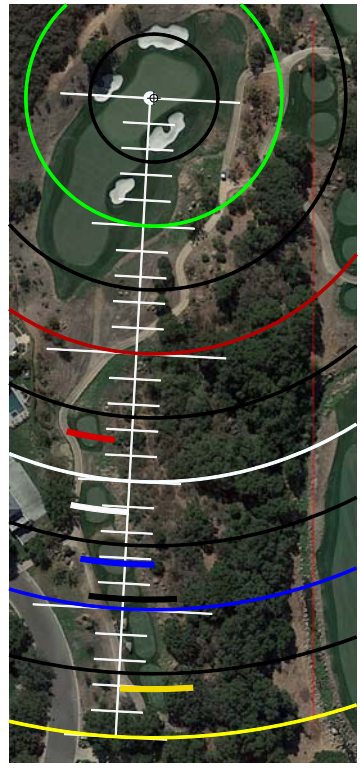

EACH TICK MARK IS 10 YARDS

HOLE #11

YARDS
FROM CENTER

- 0
- 25 12
- 50 203
- 75 142
- 100 128
- 125
- 150
- 175
- 200
- 225
- 250

EACH TICK
MARK IS
10 YARDS

HOLE #12

YARDS FROM CENTER

- 0
- 25 13
- 50 457
- 75 406
- 100 343
- 125
- 150
- 175
- 200
- 225
- 250

EACH TICK MARK IS 10 YARDS

HOLE #13

YARDS FROM CENTER

- 0
- 25 14
- 50 538
- 75 503
- 100 422
- 125
- 150
- 175
- 200
- 225
- 250

EACH TICK MARK IS 10 YARDS

HOLE #14

YARDS FROM CENTER

- 0
- 25 15
- 50 423
- 75 380
- 100 354
- 125
- 150
- 175
- 200
- 225
- 250

EACH TICK MARK IS 10 YARDS

HOLE #15

YARDS FROM CENTER

- 0
- 25 16
- 50 452
- 75 380
- 100 340
- 125
- 150
- 175
- 200
- 225
- 250

EACH TICK MARK IS 10 YARDS

HOLE #16

YARDS FROM CENTER

- 0
- 25 17
- 50 232
- 75 182
- 100 162
- 125
- 150
- 175
- 200
- 225
- 250

EACH TICK MARK IS 10 YARDS

HOLE #17

YARDS FROM CENTER

- 0
- 25 18
- 50 446
- 75 411
- 100 336
- 125
- 150
- 175
- 200
- 225
- 250

EACH TICK MARK IS 10 YARDS

HOLE #18

SCALE RULER - EACH TICK MARK IS 5 YARDS.
FOR USE WITH RIVERIDGEFAIRWAYS.COM YARDAGE BOOKS, 9/3/2010, AL DELOREY