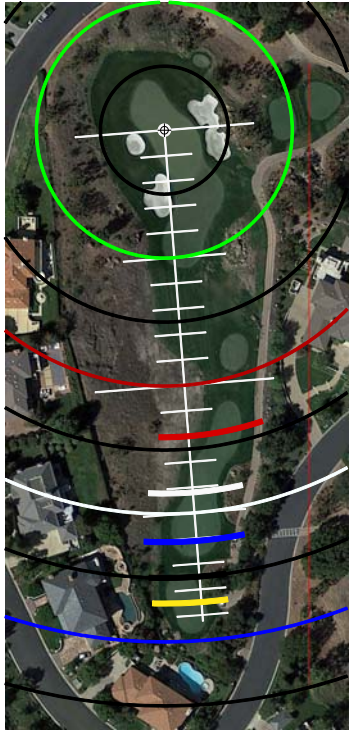

SHERWOOD COUNTRY CLUB GOLF COURSE

GET YOUR FREE DOWNLOADABLE YARDAGE BOOKS
FROM RIVERIDGEFAIRWAYS.COM

YARDS FROM CENTER

- 0
- 25 1
- 50 386
- 75 332
- 100 294
- 125
- 150
- 175
- 200
- 225
- 250

EACH TICK MARK IS 10 YARDS

HOLE #1

YARDS FROM CENTER

- 0
- 25 2
- 50 552
- 75 496
- 100 410
- 125
- 150
- 175
- 200
- 225
- 250

EACH TICK MARK IS 10 YARDS

HOLE #2

YARDS FROM CENTER

- 0
- 25 3
- 50 185
- 75 161
- 100 142
- 125
- 150
- 175
- 200
- 225
- 250

EACH TICK MARK IS 10 YARDS

HOLE #3

YARDS FROM CENTER

- 0
- 25 4
- 50 572
- 75 534
- 100 402
- 125
- 150
- 175
- 200
- 225
- 250

EACH TICK MARK IS 10 YARDS

HOLE #4

YARDS FROM CENTER

- 0
- 25 5
- 50 459
- 75 424
- 100 399
- 125 368
- 150 356
- 175
- 200
- 225
- 250

EACH TICK MARK IS 10 YARDS

HOLE #5

YARDS FROM CENTER

- 0
- 25 6
- 50 186
- 75 149
- 100 100
- 125
- 150
- 175
- 200
- 225
- 250

EACH TICK MARK IS 10 YARDS

HOLE #6

YARDS FROM CENTER

- 0
- 25 7
- 50 569
- 75 538
- 100 514
- 125 498
- 150 458
- 175
- 200
- 225
- 250