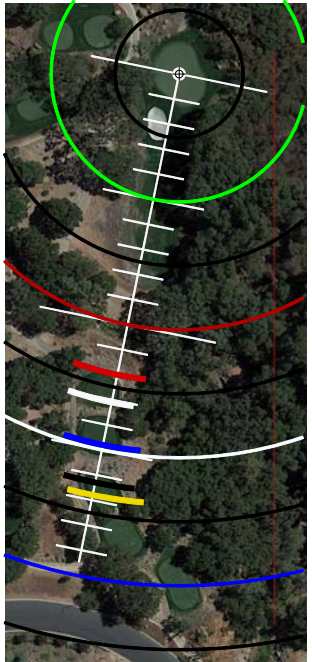

SHERWOOD COUNTRY CLUB GOLF COURSE

GET YOUR FREE DOWNLOADABLE YARDAGE BOOKS
FROM RIVERIDGEFAIRWAYS.COM

YARDS FROM CENTER

- 0
- 25 1
- 50 386
- 75 332
- 100 294
- 125
- 150
- 175
- 200
- 225
- 250

EACH TICK MARK IS 10 YARDS

EACH TICK MARK IS 10 YARDS

HOLE #5

YARDS FROM CENTER

- 0
- 25 6
- 50 186
- 75 149
- 100 100
- 125
- 150
- 175
- 200
- 225
- 250

EACH TICK MARK IS 10 YARDS

HOLE #6

YARDS FROM CENTER

- 0
- 25 7
- 50 569
- 75 538
- 100 514
- 125 498
- 150 458
- 175
- 200
- 225
- 250

EACH TICK MARK IS 10 YARDS

HOLE #7

YARDS FROM CENTER

- 0
- 25 8
- 50 168
- 75 148
- 100 131
- 125 120
- 150
- 175
- 200
- 225
- 250

EACH TICK MARK IS 10 YARDS

HOLE #8

YARDS FROM CENTER

- 0
- 25 9
- 50 421
- 75 372
- 100 338
- 125
- 150
- 175
- 200
- 225
- 250

EACH TICK MARK IS 10 YARDS

HOLE #9

YARDS
FROM CENTER

- ⊕ 0
- 25 10
- 50 343
- 75 306
- 100 270
- 125
- 150
- 175
- 200
- 225
- 250

EACH TICK
MARK IS
10 YARDS

HOLE #10

YARDS FROM CENTER

- 0
- 25 11
- 50 536
- 75 490
- 100 479
- 125
- 150
- 175
- 200
- 225
- 250