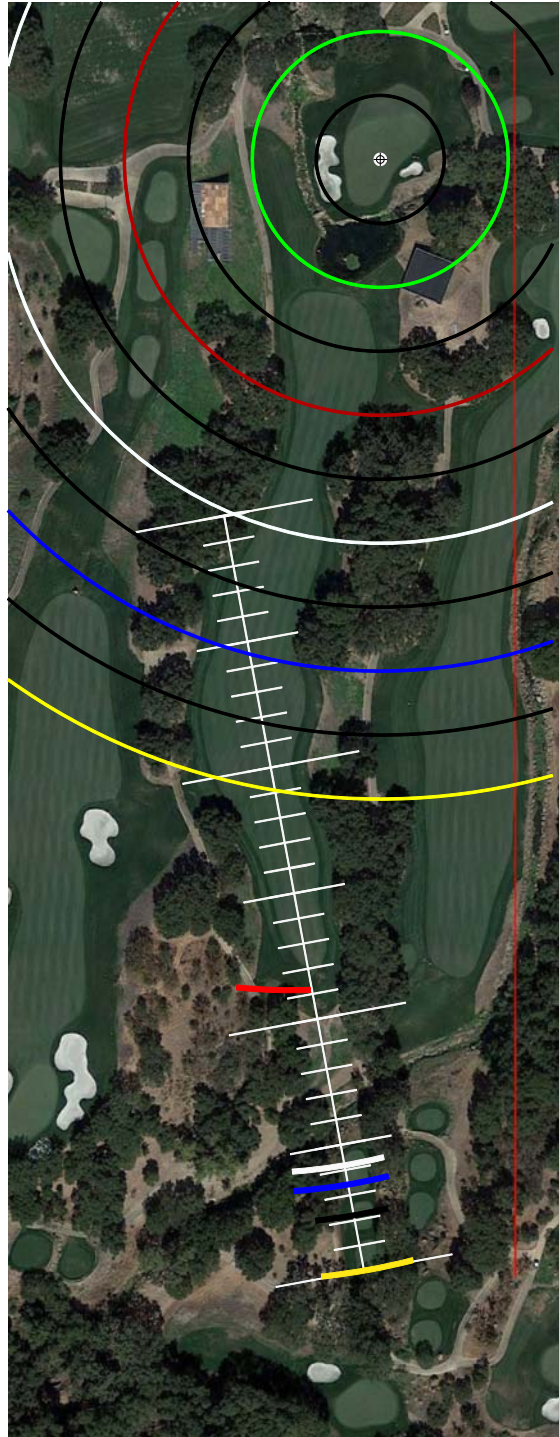

EACH TICK MARK IS 10 YARDS

HOLE #3

YARDS FROM CENTER

- 0
- 25 4
- 50 572
- 75 534
- 100 402
- 125
- 150
- 175
- 200
- 225
- 250

EACH TICK MARK IS 10 YARDS

HOLE #4

YARDS FROM CENTER

- 0
- 25 5
- 50 459
- 75 424
- 100 399
- 125 368
- 150 356
- 175
- 200
- 225
- 250

EACH TICK MARK IS 10 YARDS

HOLE #5

YARDS FROM CENTER

- 0
- 25 6
- 50 186
- 75 149
- 100 100
- 125
- 150
- 175
- 200
- 225
- 250

EACH TICK MARK IS 10 YARDS

HOLE #6

YARDS FROM CENTER

- 0
- 25 7
- 50 569
- 75 538
- 100 514
- 125 498
- 150 458
- 175
- 200
- 225
- 250

EACH TICK MARK IS 10 YARDS

HOLE #15

YARDS FROM CENTER

- 0
- 25 16
- 50 452
- 75 380
- 100 340
- 125
- 150
- 175
- 200
- 225
- 250

EACH TICK MARK IS 10 YARDS

HOLE #16

YARDS FROM CENTER

- 0
- 25 17
- 50 232
- 75 182
- 100 162
- 125
- 150
- 175
- 200
- 225
- 250

EACH TICK MARK IS 10 YARDS

HOLE #17

YARDS FROM CENTER

- 0
- 25 18
- 50 446
- 75 411
- 100 336
- 125
- 150
- 175
- 200
- 225
- 250

EACH TICK MARK IS 10 YARDS

HOLE #18

SCALE RULER - EACH TICK MARK IS 5 YARDS.
FOR USE WITH RIVERIDGEFAIRWAYS.COM YARDAGE BOOKS, 9/3/2010, AL DELOREY