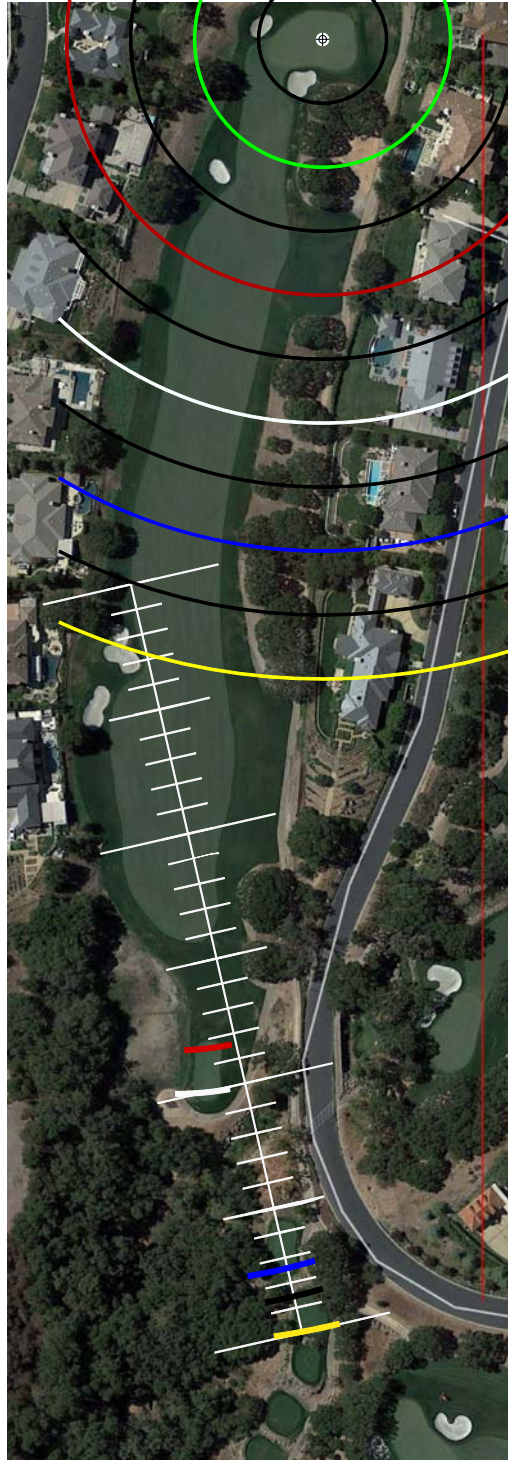

SHERWOOD COUNTRY CLUB GOLF COURSE

GET YOUR FREE DOWNLOADABLE YARDAGE BOOKS
FROM RIVERIDGEFAIRWAYS.COM

YARDS FROM CENTER

- 0
- 25 1
- 50 386
- 75 332
- 100 294
- 125
- 150
- 175
- 200
- 225
- 250

EACH TICK MARK IS 10 YARDS

HOLE #1

YARDS FROM CENTER

- 0
- 25 2
- 50 552
- 75 496
- 100 410
- 125
- 150
- 175
- 200
- 225
- 250

EACH TICK MARK IS 10 YARDS

HOLE #2

YARDS FROM CENTER

- 0
- 25 3
- 50 185
- 75 161
- 100 142
- 125
- 150
- 175
- 200
- 225
- 250

EACH TICK MARK IS 10 YARDS

HOLE #3

YARDS FROM CENTER

- 0
- 25 4
- 50 572
- 75 534
- 100 402
- 125
- 150
- 175
- 200
- 225
- 250

EACH TICK MARK IS 10 YARDS

HOLE #4

YARDS FROM CENTER

- 0
- 25 5
- 50 459
- 75 424
- 100 399
- 125 368
- 150 356
- 175
- 200
- 225
- 250

EACH TICK MARK IS 10 YARDS

HOLE #5

YARDS FROM CENTER

- 0
- 25 6
- 50 186
- 75 149
- 100 100
- 125
- 150
- 175
- 200
- 225
- 250

EACH TICK MARK IS 10 YARDS

HOLE #6

YARDS FROM CENTER

- 0
- 25 7
- 50 569
- 75 538
- 100 514
- 125 498
- 150 458
- 175
- 200
- 225
- 250