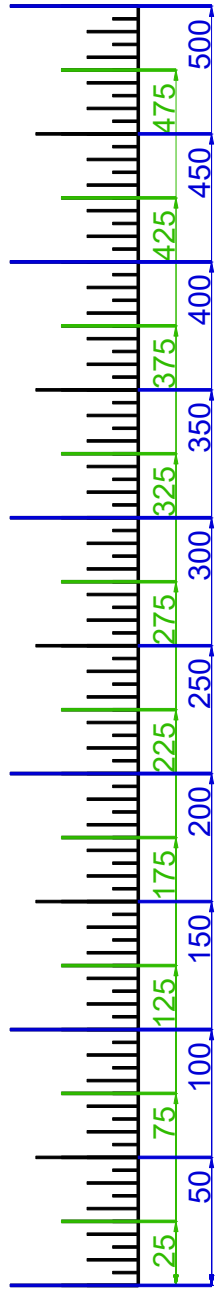

YARDS FROM CENTER

- 0
- 25 9
- 50 421
- 75 372
- 100 338
- 125
- 150
- 175
- 200
- 225
- 250

EACH TICK MARK IS 10 YARDS

HOLE #9