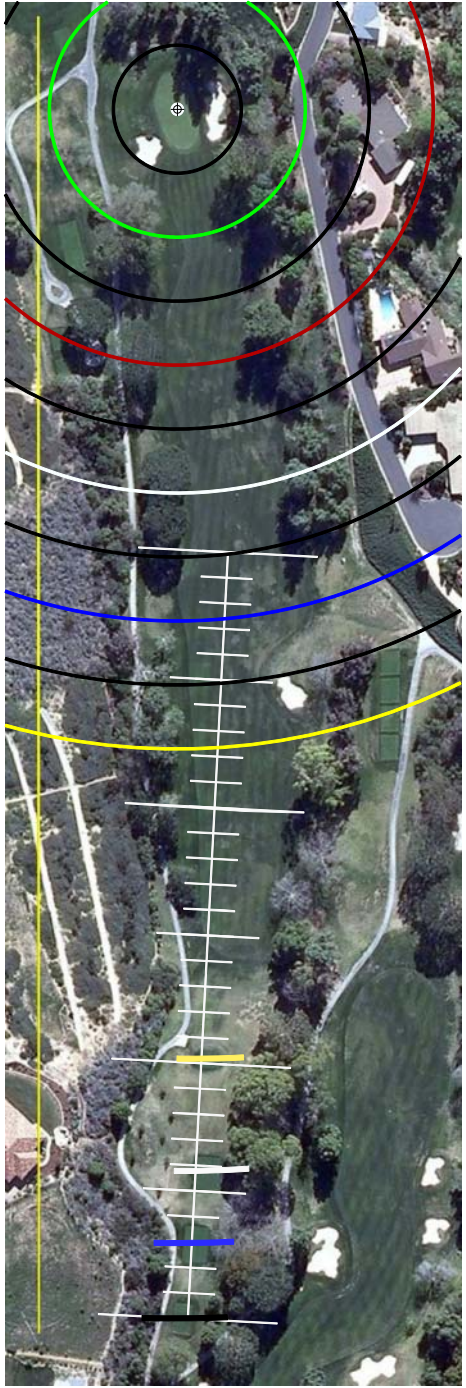

HOLE # 1

YARDS FROM CENTER

- 0
- 25 2
- 50 358
- 75 329
- 100 320
- 125 268
- 150
- 175
- 200
- 225
- 250

EACH TICK MARK IS 10 YARDS

HOLE # 2

YARDS FROM CENTER

- 0
- 25 3
- 50 431
- 75 411
- 100 393
- 125 331
- 150
- 175
- 200
- 225
- 250

EACH TICK MARK IS 10 YARDS

HOLE #13

YARDS FROM CENTER

- 0
- 25 14
- 50 533
- 75 513
- 100 493
- 125
- 150
- 175
- 200
- 225
- 250

EACH TICK MARK IS 10 YARDS

HOLE #14

YARDS FROM CENTER

- 0
- 25 15
- 50 410
- 75 394
- 100 374
- 125 350
- 150
- 175
- 200
- 225
- 250

EACH TICK MARK IS 10 YARDS

HOLE #15

YARDS FROM CENTER

- 0
- 25 16
- 50 339
- 75 327
- 100 316
- 125 305
- 150
- 175
- 200
- 225
- 250

EACH TICK MARK IS 10 YARDS

HOLE #16

YARDS FROM CENTER

- 0
- 25 17
- 50 478
- 75 446
- 100 418
- 125
- 150
- 175
- 200
- 225
- 250

EACH TICK MARK IS 10 YARDS

HOLE #17

YARDS FROM CENTER

- 0
- 25 18
- 50 568
- 75 557
- 100 522
- 125
- 150
- 175
- 200
- 225
- 250

EACH TICK MARK IS 10 YARDS

HOLE #18

SCALE RULER - EACH TICK MARK IS 5 YARDS.
FOR USE WITH RIVERIDGEFAIRWAYS.COM YARDAGE BOOKS, 9/3/2010, AL DELOREY