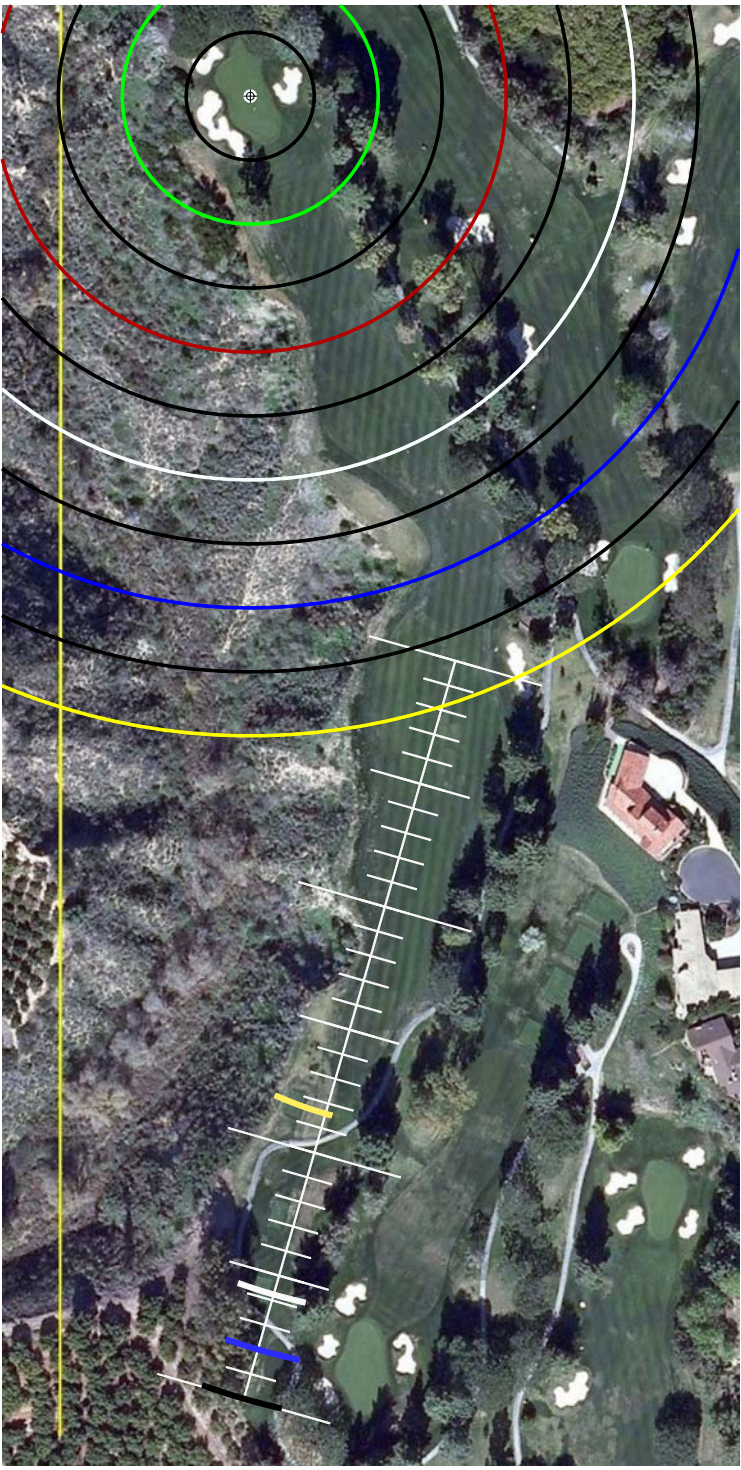

EACH TICK MARK IS 10 YARDS

HOLE #11

YARDS
FROM CENTER

- 0
- 25 12
- 50 355
- 75 334
- 100 286
- 125
- 150
- 175
- 200
- 225
- 250

EACH TICK
MARK IS
10 YARDS

HOLE #12

YARDS FROM CENTER

- 0
- 25 13
- 50 201
- 75 187
- 100 166
- 125
- 150
- 175
- 200
- 225
- 250

EACH TICK MARK IS 10 YARDS

HOLE #13

YARDS FROM CENTER

- 0
- 25 14
- 50 533
- 75 513
- 100 493
- 125
- 150
- 175
- 200
- 225
- 250

EACH TICK MARK IS 10 YARDS

HOLE #14

YARDS FROM CENTER

- 0
- 25 15
- 50 410
- 75 394
- 100 374
- 125 350
- 150
- 175
- 200
- 225
- 250

EACH TICK MARK IS 10 YARDS

HOLE #15

YARDS FROM CENTER

- 0
- 25 16
- 50 339
- 75 327
- 100 316
- 125 305
- 150
- 175
- 200
- 225
- 250

EACH TICK MARK IS 10 YARDS

HOLE #16

YARDS FROM CENTER

- 0
- 25 17
- 50 478
- 75 446
- 100 418
- 125
- 150
- 175
- 200
- 225
- 250

EACH TICK MARK IS 10 YARDS

HOLE #17

YARDS FROM CENTER

- 0
- 25 18
- 50 568
- 75 557
- 100 522
- 125
- 150
- 175
- 200
- 225
- 250

EACH TICK MARK IS 10 YARDS

HOLE #18

SCALE RULER - EACH TICK MARK IS 5 YARDS.
FOR USE WITH RIVERIDGEFAIRWAYS.COM YARDAGE BOOKS, 9/3/2010, AL DELOREY