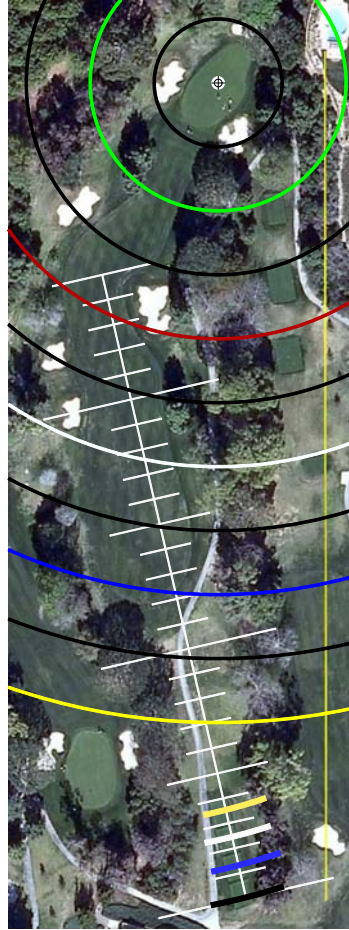

EACH TICK MARK IS 10 YARDS

HOLE #11

YARDS
FROM CENTER

- 0
- 25 12
- 50 355
- 75 334
- 100 286
- 125
- 150
- 175
- 200
- 225
- 250

EACH TICK
MARK IS
10 YARDS

HOLE #12

YARDS FROM CENTER

- 0
- 25 13
- 50 201
- 75 187
- 100 166
- 125
- 150
- 175
- 200
- 225
- 250

EACH TICK MARK IS 10 YARDS

HOLE #13

YARDS FROM CENTER

- 0
- 25 14
- 50 533
- 75 513
- 100 493
- 125
- 150
- 175
- 200
- 225
- 250

EACH TICK MARK IS 10 YARDS

HOLE #14

YARDS FROM CENTER

- 0
- 25 15
- 50 410
- 75 394
- 100 374
- 125 350
- 150
- 175
- 200
- 225
- 250

EACH TICK MARK IS 10 YARDS

HOLE #15

YARDS FROM CENTER

- 0
- 25 16
- 50 339
- 75 327
- 100 316
- 125 305
- 150
- 175
- 200
- 225
- 250

EACH TICK MARK IS 10 YARDS

HOLE #16

YARDS FROM CENTER

- 0
- 25 17
- 50 478
- 75 446
- 100 418
- 125
- 150
- 175
- 200
- 225
- 250

EACH TICK MARK IS 10 YARDS

HOLE #17

YARDS FROM CENTER

- 0
- 25 18
- 50 568
- 75 557
- 100 522
- 125
- 150
- 175
- 200
- 225
- 250

EACH TICK MARK IS 10 YARDS

HOLE #18

SCALE RULER - EACH TICK MARK IS 5 YARDS.
FOR USE WITH RIVERIDGEFAIRWAYS.COM YARDAGE BOOKS, 9/3/2010, AL DELOREY