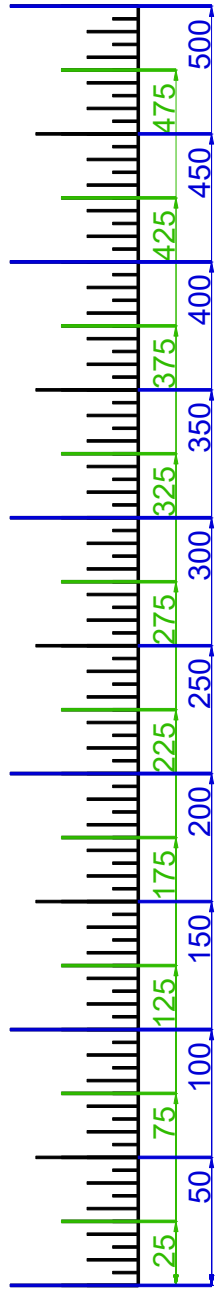

YARDS FROM CENTER

- 0
- 25 12
- 50 487
- 75 458
- 100 436
- 125
- 150
- 175
- 200
- 225
- 250

EACH TICK MARK IS 10 YARDS