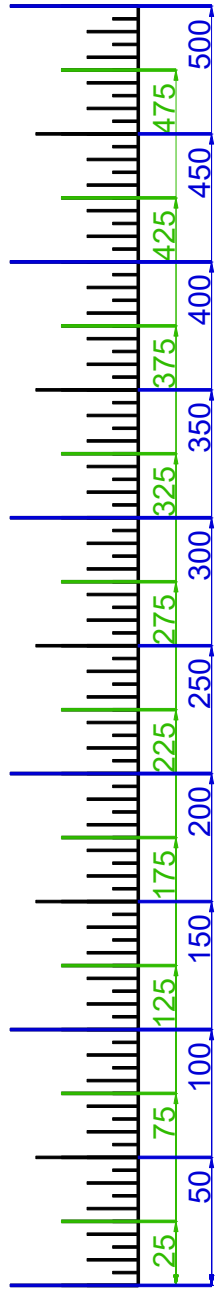

EACH TICK MARK IS 10 YARDS

TEE'S	373	1
YARDAGE	371	
COLORS	354	
	354	

HOLE #1

YARDS FROM CENTER

- 0
- 25 2
- 50 353
- 75 325
- 100 275
- 125 275
- 150
- 175
- 200
- 225
- 250

EACH TICK MARK IS 10 YARDS

HOLE #2

YARDS FROM CENTER

- 0
- 25 3
- 50 114
- 75 98
- 100 98
- 125
- 150
- 175
- 200
- 225
- 250

EACH TICK MARK IS 10 YARDS

HOLE #3

YARDS FROM CENTER

- ⊕ 0
- 25 4
- 50 293
- 75 270
- 100 165
- 125 126
- 150
- 175
- 200
- 225
- 250

EACH TICK MARK IS 10 YARDS

HOLE #4

YARDS FROM CENTER

- 0
- 25 5
- 50 437
- 75 ? 460
- 100 414
- 125
- 150
- 175
- 200
- 225
- 250

EACH TICK MARK IS 10 YARDS

HOLE #5

YARDS FROM CENTER

- 0
- 25 6
- 50 310
- 75 296
- 100 294
- 125
- 150
- 175
- 200
- 225
- 250

EACH TICK MARK IS 10 YARDS

HOLE #6

YARDS FROM CENTER

- 0
- 25 7
- 50 389
- 75 376
- 100 350
- 125 350
- 150
- 175
- 200
- 225
- 250

EACH TICK MARK IS 10 YARDS

HOLE #7

YARDS
FROM CENTER

- 0
- 25 8
- 50 128
- 75 119
- 100 103
- 125
- 150
- 175
- 200
- 225
- 250