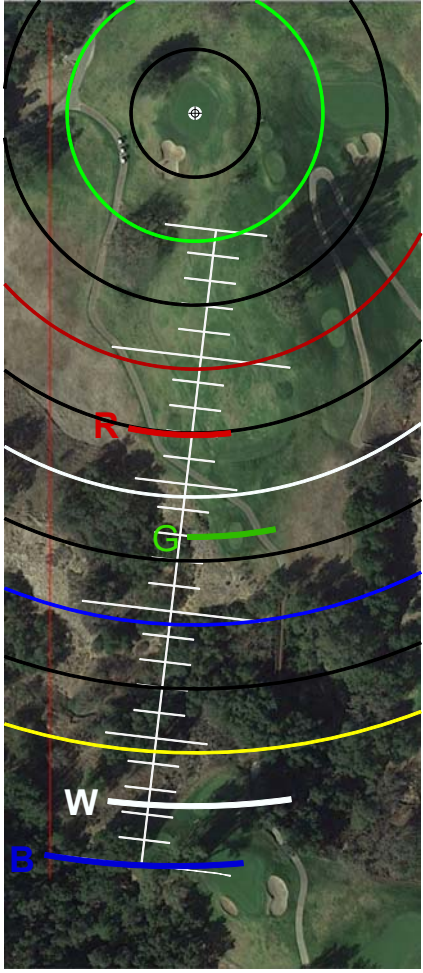

EACH TICK MARK IS 10 YARDS

TEE'S	373	1
YARDAGE	371	
COLORS	354	
	354	

HOLE #1

YARDS FROM CENTER

- 0
- 25 2
- 50 353
- 75 325
- 100 275
- 125 275
- 150
- 175
- 200
- 225
- 250

EACH TICK MARK IS 10 YARDS

HOLE #2

YARDS FROM CENTER

- 0
- 25 3
- 50 114
- 75 98
- 100 98
- 125
- 150
- 175
- 200
- 225
- 250

EACH TICK MARK IS 10 YARDS

HOLE #3

YARDS FROM CENTER

- ⊕ 0
- 25 4
- 50 293
- 75 270
- 100 165
- 125 126
- 150
- 175
- 200
- 225
- 250

EACH TICK MARK IS 10 YARDS

HOLE #4

YARDS FROM CENTER

- 0
- 25 5
- 50 437
- 75 ? 460
- 100 414
- 125
- 150
- 175
- 200
- 225
- 250

EACH TICK MARK IS 10 YARDS

HOLE #5

YARDS FROM CENTER

- 0
- 25 6
- 50 310
- 75 296
- 100 294
- 125
- 150
- 175
- 200
- 225
- 250

EACH TICK MARK IS 10 YARDS

HOLE #6

YARDS FROM CENTER

- 0
- 25 7
- 50 389
- 75 376
- 100 350
- 125 350
- 150
- 175
- 200
- 225
- 250

EACH TICK MARK IS 10 YARDS

HOLE #7

YARDS
FROM CENTER

- 0
- 25 8
- 50 128
- 75 119
- 100 103
- 125
- 150
- 175
- 200
- 225
- 250