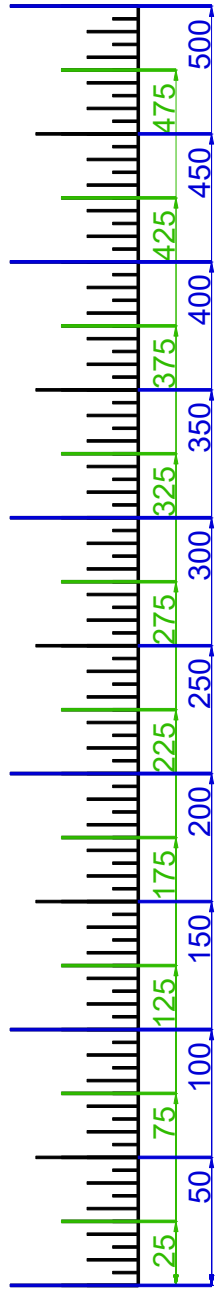

YARDS FROM CENTER

- 0
- 25 3
- 50 114
- 75 98
- 100 98
- 125
- 150
- 175
- 200
- 225
- 250

EACH TICK MARK IS 10 YARDS

HOLE #3

YARDS FROM CENTER

- ⊕ 0
- 25 4
- 50 293
- 75 270
- 100 165
- 125 126
- 150
- 175
- 200
- 225
- 250

EACH TICK MARK IS 10 YARDS

HOLE #4

YARDS FROM CENTER

- 0
- 25 5
- 50 437
- 75 ? 460
- 100 414
- 125
- 150
- 175
- 200
- 225
- 250

EACH TICK MARK IS 10 YARDS

HOLE #5

YARDS FROM CENTER

- 0
- 25 6
- 50 310
- 75 296
- 100 294
- 125
- 150
- 175
- 200
- 225
- 250

EACH TICK MARK IS 10 YARDS

HOLE #6

YARDS FROM CENTER

- 0
- 25 7
- 50 389
- 75 376
- 100 350
- 125 350
- 150
- 175
- 200
- 225
- 250

EACH TICK MARK IS 10 YARDS

HOLE #7

YARDS
FROM CENTER

- 0
- 25 8
- 50 128
- 75 119
- 100 103
- 125
- 150
- 175
- 200
- 225
- 250

EACH TICK
MARK IS
10 YARDS

HOLE #8

YARDS FROM CENTER

- 0
- 25 9
- 50 515
- 75 498
- 100 498
- 125 434
- 150
- 175
- 200
- 225
- 250

EACH TICK MARK IS 10 YARDS

HOLE #9

YARDS FROM CENTER

- 0
- 25 10
- 50 419
- 75 367
- 100 367
- 125
- 150
- 175
- 200
- 225
- 250