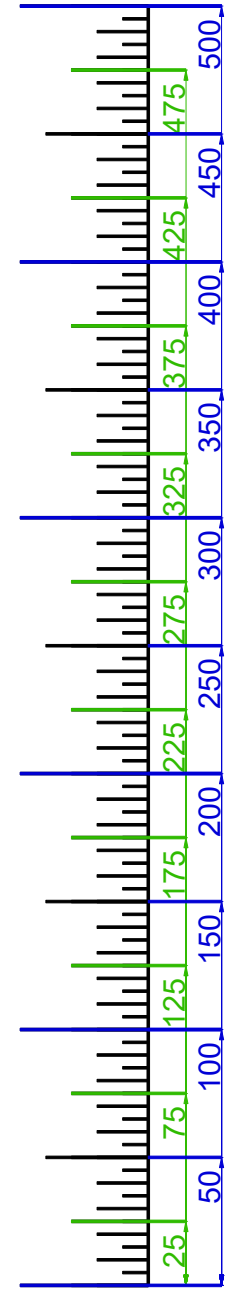

EACH TICK MARK IS 10 YARDS

TEE'S	373	1
YARDAGE	371	
COLORS	354	
	354	

HOLE #1

YARDS FROM CENTER

- 0
- 25 2
- 50 353
- 75 325
- 100 275
- 125 275
- 150
- 175
- 200
- 225
- 250

EACH TICK MARK IS 10 YARDS

HOLE #2

YARDS FROM CENTER

- 0
- 25 3
- 50 114
- 75 98
- 100 98
- 125
- 150
- 175
- 200
- 225
- 250

EACH TICK MARK IS 10 YARDS

HOLE #3

YARDS FROM CENTER

- ⊕ 0
- 25 4
- 50 293
- 75 270
- 100 165
- 125 126
- 150
- 175
- 200
- 225
- 250

EACH TICK MARK IS 10 YARDS

HOLE #4

YARDS FROM CENTER

- 0
- 25 5
- 50 437
- 75 ? 460
- 100 414
- 125
- 150
- 175
- 200
- 225
- 250

EACH TICK MARK IS 10 YARDS

HOLE #5

YARDS FROM CENTER

- 0
- 25 6
- 50 310
- 75 296
- 100 294
- 125
- 150
- 175
- 200
- 225
- 250

EACH TICK MARK IS 10 YARDS

HOLE #6

YARDS FROM CENTER

- 0
- 25 7
- 50 389
- 75 376
- 100 350
- 125 350
- 150
- 175
- 200
- 225
- 250

EACH TICK MARK IS 10 YARDS

HOLE #7

YARDS
FROM CENTER

- 0
- 25 8
- 50 128
- 75 119
- 100 103
- 125
- 150
- 175
- 200
- 225
- 250