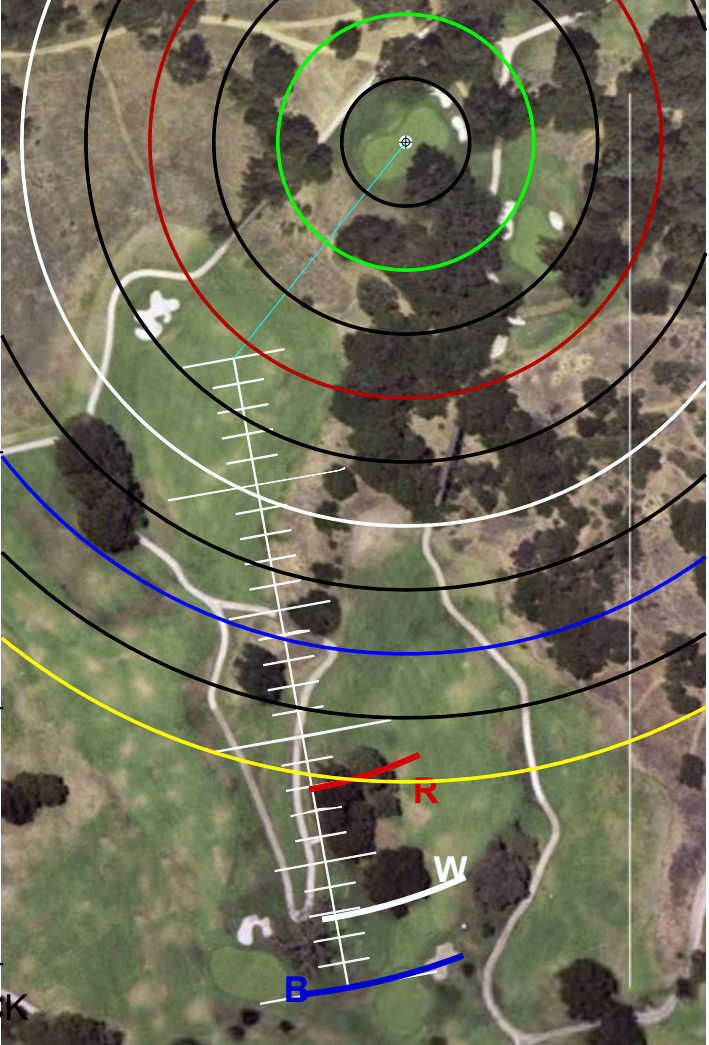

EACH TICK MARK IS 10 YARDS

TEE'S	373	1
YARDAGE	371	
COLORS	354	
	354	

HOLE #1

YARDS FROM CENTER

- 0
- 25 2
- 50 353
- 75 325
- 100 275
- 125 275
- 150
- 175
- 200
- 225
- 250

EACH TICK MARK IS 10 YARDS

HOLE #2

YARDS FROM CENTER

- 0
- 25 3
- 50 114
- 75 98
- 100 98
- 125
- 150
- 175
- 200
- 225
- 250

EACH TICK MARK IS 10 YARDS

HOLE #3

YARDS FROM CENTER

- ⊕ 0
- 25 4
- 50 293
- 75 270
- 100 165
- 125 126
- 150
- 175
- 200
- 225
- 250

EACH TICK MARK IS 10 YARDS

HOLE #4

YARDS FROM CENTER

- 0
- 25 5
- 50 437
- 75 ? 460
- 100 414
- 125
- 150
- 175
- 200
- 225
- 250

EACH TICK MARK IS 10 YARDS

HOLE #5

YARDS FROM CENTER

- 0
- 25 6
- 50 310
- 75 296
- 100 294
- 125
- 150
- 175
- 200
- 225
- 250

EACH TICK MARK IS 10 YARDS

HOLE #18

SCALE RULER - EACH TICK MARK IS 5 YARDS.
FOR USE WITH RIVERIDGEFAIRWAYS.COM YARDAGE BOOKS, 9/3/2010, AL DELOREY