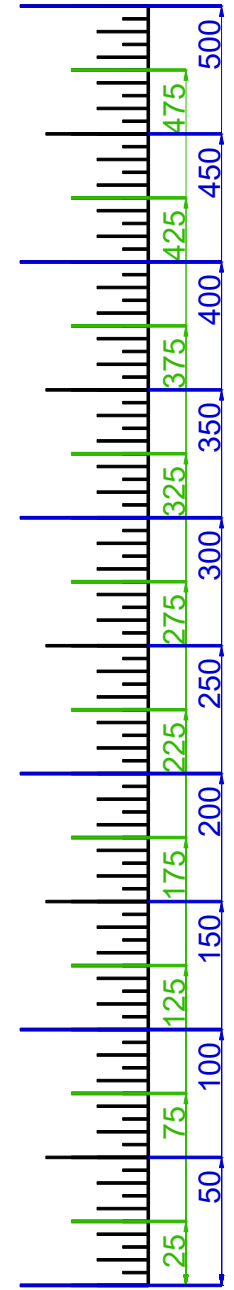

YARDS FROM CENTER

- 0
- 25 15
- 50 571
- 75 510
- 100 450
- 125 484
- 150
- 175
- 200
- 225
- 250

EACH TICK MARK IS 10 YARDS

HOLE #15