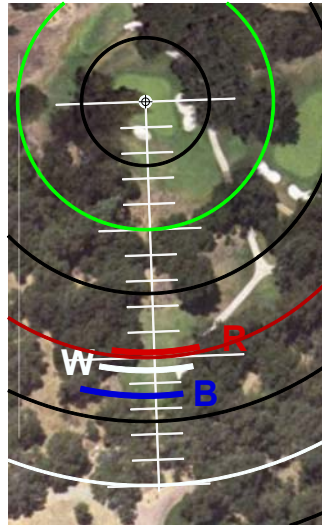

EACH TICK MARK IS 10 YARDS

TEE'S	373	1
YARDAGE	371	
COLORS	354	
	354	

HOLE #1

YARDS FROM CENTER

- 0
- 25 2
- 50 353
- 75 325
- 100 275
- 125 275
- 150
- 175
- 200
- 225
- 250

EACH TICK MARK IS 10 YARDS

HOLE #2

YARDS FROM CENTER

- 0
- 25 3
- 50 114
- 75 98
- 100 98
- 125
- 150
- 175
- 200
- 225
- 250

EACH TICK MARK IS 10 YARDS

HOLE #3

YARDS FROM CENTER

- ⊕ 0
- 25 4
- 50 293
- 75 270
- 100 165
- 125 126
- 150
- 175
- 200
- 225
- 250

EACH TICK MARK IS 10 YARDS

HOLE #4

YARDS FROM CENTER

- 0
- 25 5
- 50 437
- 75 ? 460
- 100 414
- 125
- 150
- 175
- 200
- 225
- 250

EACH TICK MARK IS 10 YARDS

HOLE #5

YARDS FROM CENTER

- 0
- 25 6
- 50 310
- 75 296
- 100 294
- 125
- 150
- 175
- 200
- 225
- 250

EACH TICK MARK IS 10 YARDS

HOLE #6

YARDS FROM CENTER

- 0
- 25 7
- 50 389
- 75 376
- 100 350
- 125 350
- 150
- 175
- 200
- 225
- 250

EACH TICK MARK IS 10 YARDS

HOLE #7

YARDS
FROM CENTER

- 0
- 25 8
- 50 128
- 75 119
- 100 103
- 125
- 150
- 175
- 200
- 225
- 250