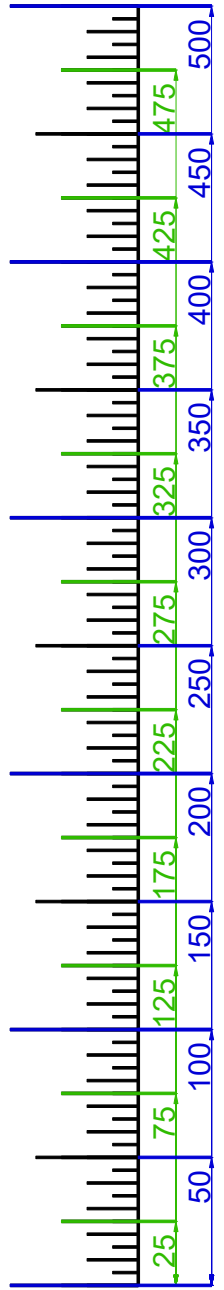

EACH TICK MARK IS 10 YARDS

TEE'S	373	1
YARDAGE	371	
COLORS	354	
	354	

HOLE #1

YARDS FROM CENTER

- 0
- 25 2
- 50 353
- 75 325
- 100 275
- 125 275
- 150
- 175
- 200
- 225
- 250

EACH TICK MARK IS 10 YARDS

HOLE #2

YARDS FROM CENTER

- 0
- 25 3
- 50 114
- 75 98
- 100 98
- 125
- 150
- 175
- 200
- 225
- 250

EACH TICK MARK IS 10 YARDS

HOLE #3

YARDS FROM CENTER

- ⊕ 0
- 25 4
- 50 293
- 75 270
- 100 165
- 125 126
- 150
- 175
- 200
- 225
- 250

EACH TICK MARK IS 10 YARDS

HOLE #4

YARDS FROM CENTER

- 0
- 25 5
- 50 437
- 75 ? 460
- 100 414
- 125
- 150
- 175
- 200
- 225
- 250

EACH TICK MARK IS 10 YARDS

HOLE #5

YARDS FROM CENTER

- 0
- 25 6
- 50 310
- 75 296
- 100 294
- 125
- 150
- 175
- 200
- 225
- 250

EACH TICK MARK IS 10 YARDS

HOLE #6

YARDS FROM CENTER

- 0
- 25 7
- 50 389
- 75 376
- 100 350
- 125 350
- 150
- 175
- 200
- 225
- 250

EACH TICK MARK IS 10 YARDS

HOLE #7

YARDS
FROM CENTER

- 0
- 25 8
- 50 128
- 75 119
- 100 103
- 125
- 150
- 175
- 200
- 225
- 250