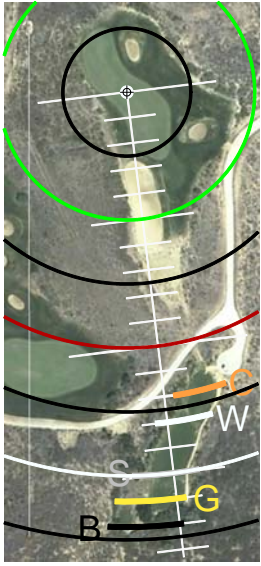

HOLE #8

HOLE #9

HOLE #10

HOLE #11

(LOWER PORTION)

HOLE #12

(UPPER PORTION)

HOLE #13

(LOWER PORTION)

(UPPER PORTION)

HOLE #14

HOLE #15

HOLE #16

HOLE #17

HOLE #18

SCALE RULER - EACH TICK MARK IS 5 YARDS.
 FOR USE WITH RIVERIDGEFAIRWAYS.COM YARDAGE BOOKS, 9/3/2010, AL DELOREY