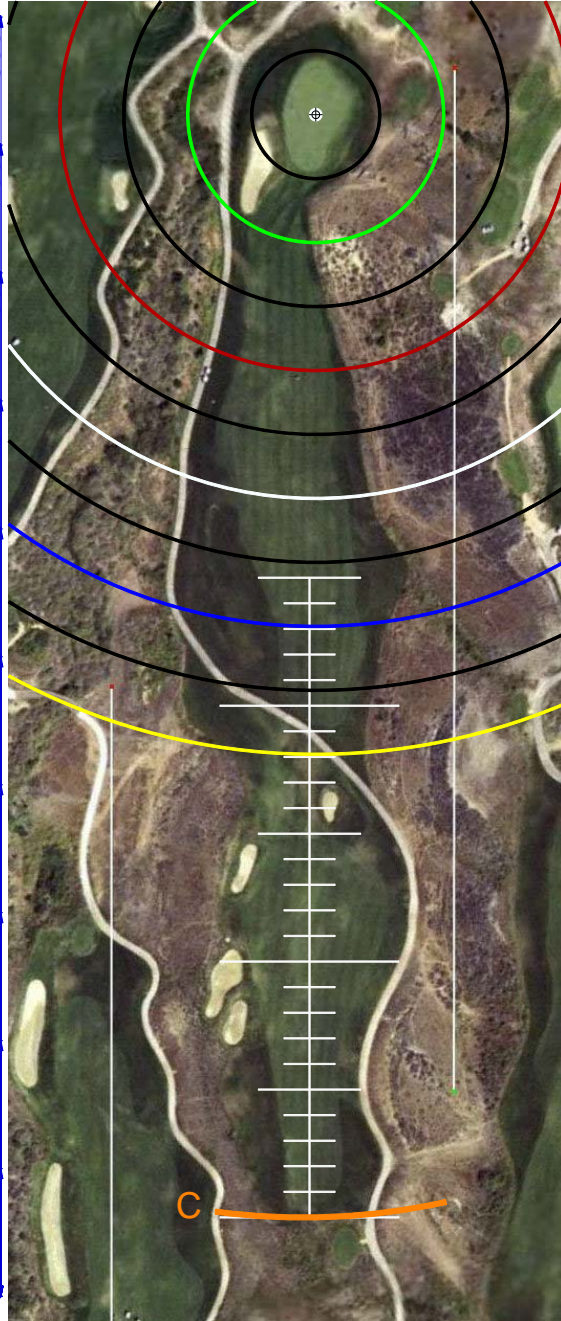

LOST CANYONS GC (SKY), SIMI VALLEY, CA
GET YOUR FREE YARDAGE BOOKS AT RIVERRIDGEFAIRWAYS.COM

HOLE #1

HOLE #2

HOLE #3

HOLE #4

HOLE #5

HOLE #6

HOLE #7

HOLE #8

HOLE #9

HOLE #10

HOLE #11

(LOWER PORTION)

HOLE #12

(UPPER PORTION)

HOLE #13

(LOWER PORTION)

(UPPER PORTION)

HOLE #14

HOLE #15

HOLE #16

HOLE #17

HOLE #18

SCALE RULER - EACH TICK MARK IS 5 YARDS.
 FOR USE WITH RIVERIDGEFAIRWAYS.COM YARDAGE BOOKS, 9/3/2010, AL DELOREY