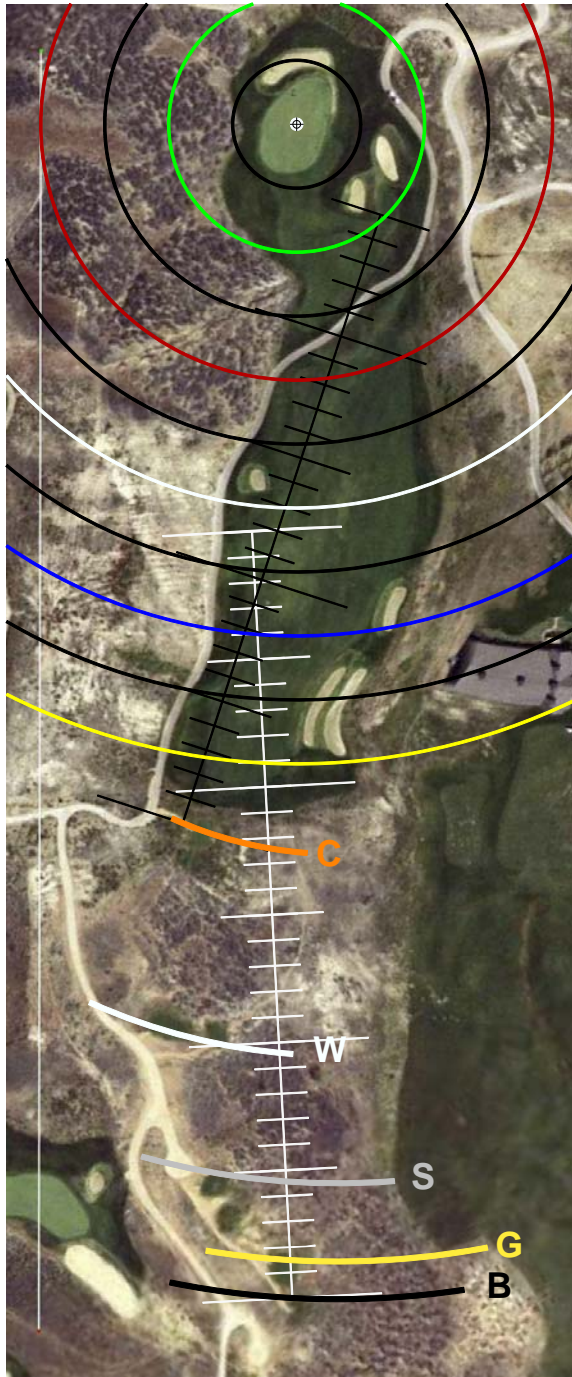

LOST CANYONS GC (SKY), SIMI VALLEY, CA
GET YOUR FREE YARDAGE BOOKS AT RIVERRIDGEFAIRWAYS.COM

HOLE #1

HOLE #2

HOLE #3

HOLE #4

HOLE #5

HOLE #6

HOLE #7

HOLE #8

HOLE #9

HOLE #10

HOLE #11

(LOWER PORTION)

HOLE #12

(UPPER PORTION)

HOLE #13

(LOWER PORTION)

(UPPER PORTION)

HOLE #14

HOLE #15

HOLE #16

HOLE #17

HOLE #18

SCALE RULER - EACH TICK MARK IS 5 YARDS.
 FOR USE WITH RIVERIDGEFAIRWAYS.COM YARDAGE BOOKS, 9/3/2010, AL DELOREY