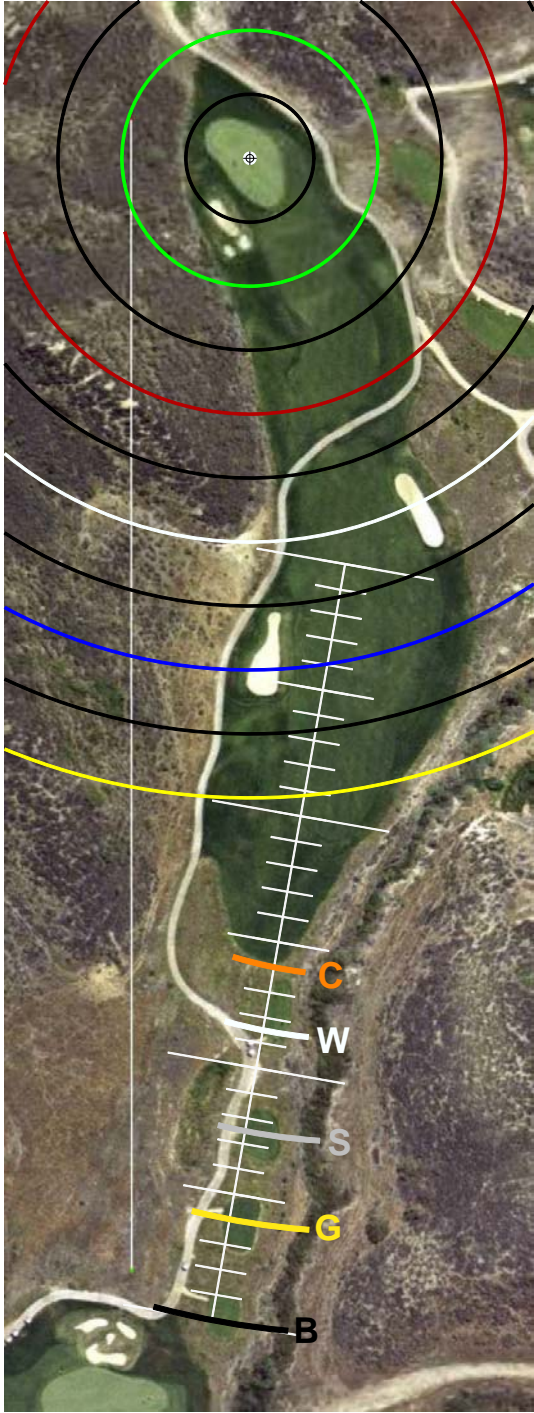

LOST CANYONS GC (SKY), SIMI VALLEY, CA
GET YOUR FREE YARDAGE BOOKS AT RIVERRIDGEFAIRWAYS.COM

HOLE #1

HOLE #2

HOLE #3

HOLE #4

HOLE #5

HOLE #6

HOLE #7

HOLE #8

HOLE #9

HOLE #10

HOLE #11

(LOWER PORTION)

HOLE #12

(UPPER PORTION)

HOLE #13

(LOWER PORTION)

(UPPER PORTION)

HOLE #14

HOLE #15

HOLE #16

HOLE #17

HOLE #18

SCALE RULER - EACH TICK MARK IS 5 YARDS.
 FOR USE WITH RIVERIDGEFAIRWAYS.COM YARDAGE BOOKS, 9/3/2010, AL DELOREY