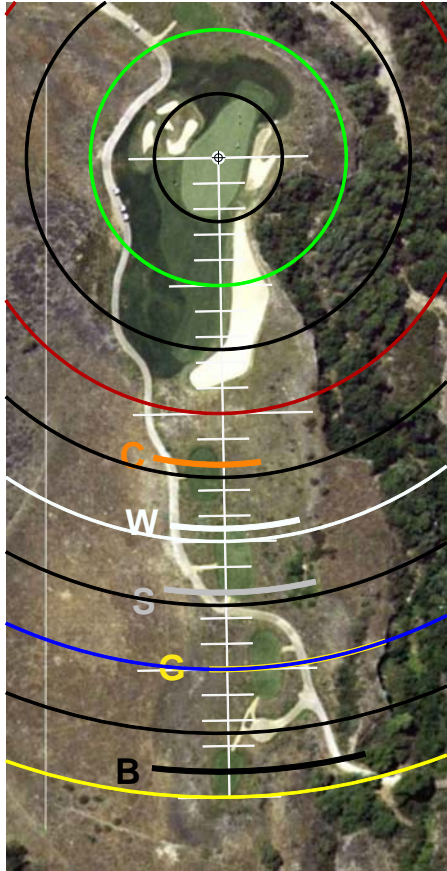

LOST CANYONS GC (SKY), SIMI VALLEY, CA
GET YOUR FREE YARDAGE BOOKS AT RIVERRIDGEFAIRWAYS.COM

HOLE #1

HOLE #2

HOLE #3

HOLE #4

HOLE #5

HOLE #6

HOLE #7

HOLE #8

HOLE #9

HOLE #10

HOLE #11

(LOWER PORTION)

HOLE #12

(UPPER PORTION)

HOLE #13

(LOWER PORTION)

(UPPER PORTION)

HOLE #14

HOLE #15

HOLE #16

HOLE #17

HOLE #18

SCALE RULER - EACH TICK MARK IS 5 YARDS.
 FOR USE WITH RIVERIDGEFAIRWAYS.COM YARDAGE BOOKS, 9/3/2010, AL DELOREY