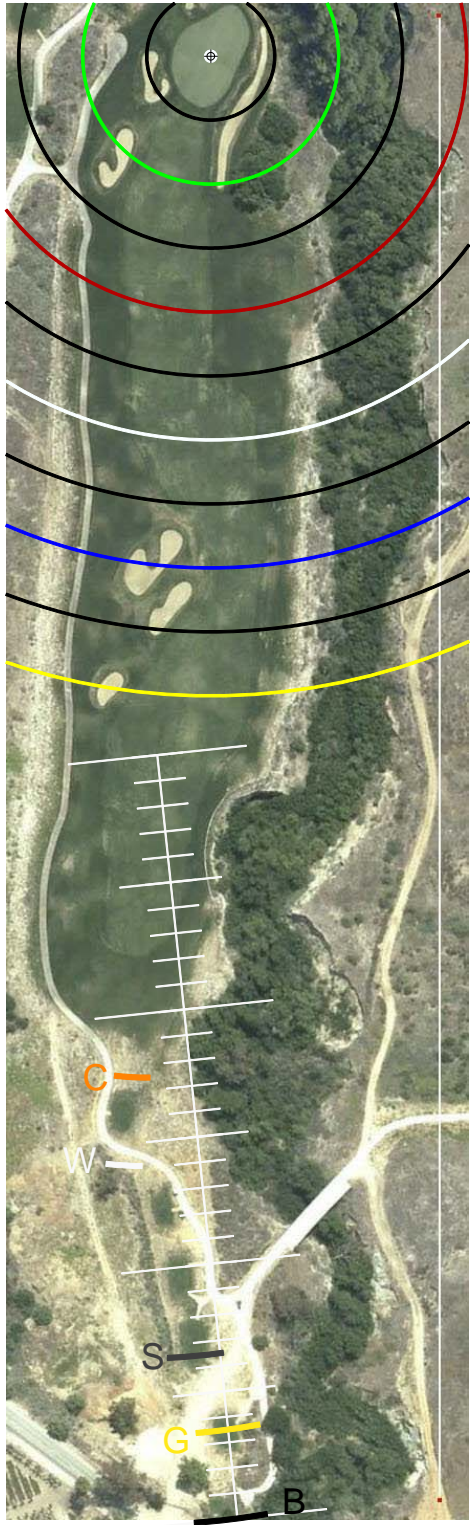

LOST CANYONS GC (SKY), SIMI VALLEY, CA
GET YOUR FREE YARDAGE BOOKS AT RIVERRIDGEFAIRWAYS.COM

HOLE #1

HOLE #2

HOLE #3

HOLE #4

HOLE #5

HOLE #6

HOLE #7

HOLE #8

HOLE #9

HOLE #10

HOLE #11

(LOWER PORTION)

HOLE #12

(UPPER PORTION)

HOLE #13

(LOWER PORTION)

(UPPER PORTION)

HOLE #14

HOLE #15

HOLE #16

HOLE #17

HOLE #18

SCALE RULER - EACH TICK MARK IS 5 YARDS.
 FOR USE WITH RIVERIDGEFAIRWAYS.COM YARDAGE BOOKS, 9/3/2010, AL DELOREY