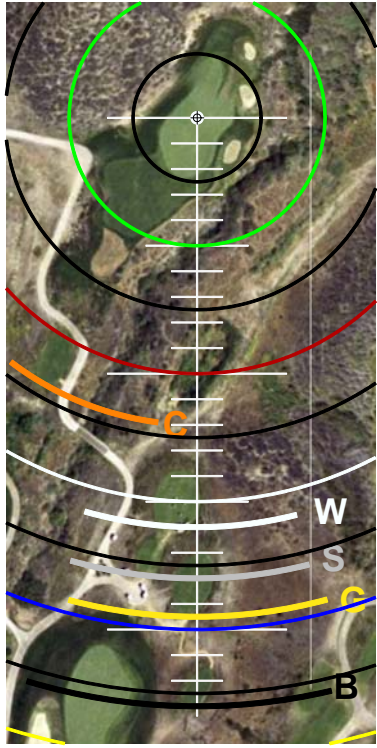

LOST CANYONS GC (SKY), SIMI VALLEY, CA
GET YOUR FREE YARDAGE BOOKS AT RIVERRIDGEFAIRWAYS.COM

HOLE #1

HOLE #2

HOLE #3

HOLE #4

HOLE #5

HOLE #6

HOLE #7

HOLE #8

HOLE #9

HOLE #10

HOLE #11

(LOWER PORTION)

HOLE #12

(UPPER PORTION)

HOLE #13

(LOWER PORTION)

(UPPER PORTION)

HOLE #14

HOLE #15

HOLE #16

HOLE #17

HOLE #18

SCALE RULER - EACH TICK MARK IS 5 YARDS.
 FOR USE WITH RIVERIDGEFAIRWAYS.COM YARDAGE BOOKS, 9/3/2010, AL DELOREY