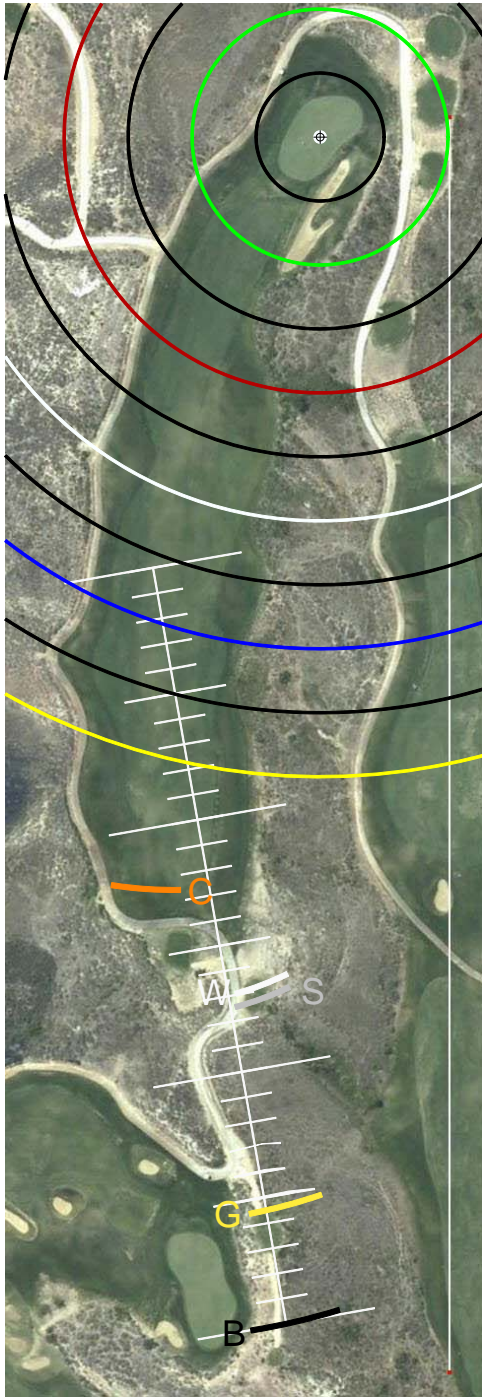

LOST CANYONS GC (SKY), SIMI VALLEY, CA
GET YOUR FREE YARDAGE BOOKS AT RIVERRIDGEFAIRWAYS.COM

HOLE #1

HOLE #2

HOLE #3

HOLE #4

HOLE #5

HOLE #6

HOLE #7

HOLE #8

HOLE #9

HOLE #10

HOLE #11

(LOWER PORTION)

HOLE #12

(UPPER PORTION)

HOLE #13

(LOWER PORTION)

(UPPER PORTION)

HOLE #14

HOLE #15

HOLE #16

HOLE #17

HOLE #18

SCALE RULER - EACH TICK MARK IS 5 YARDS.
 FOR USE WITH RIVERIDGEFAIRWAYS.COM YARDAGE BOOKS, 9/3/2010, AL DELOREY