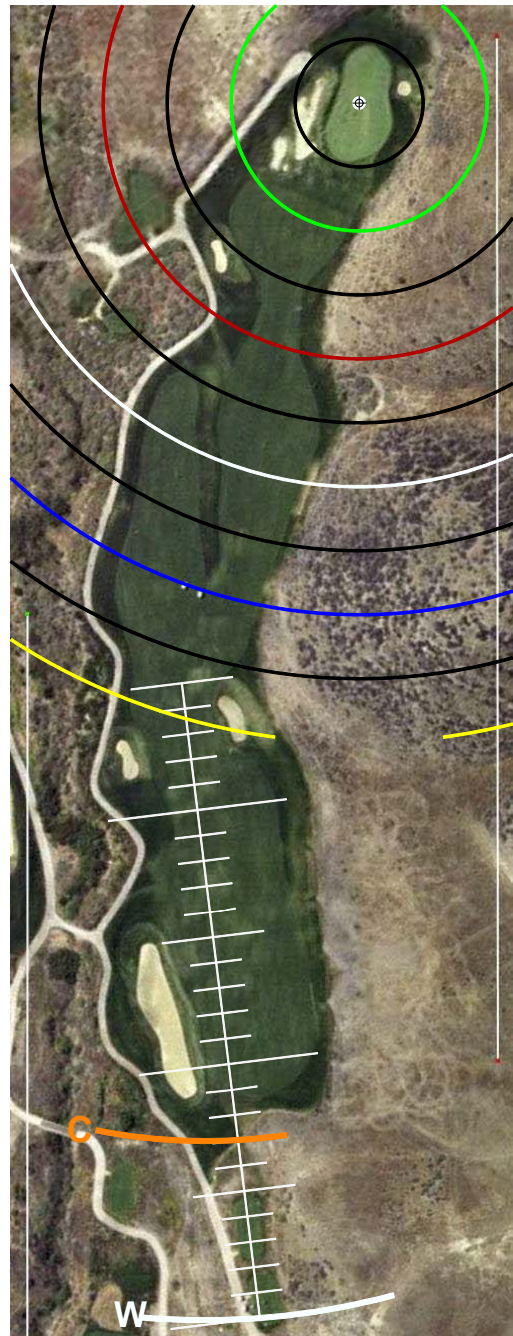

LOST CANYONS GC (SKY), SIMI VALLEY, CA
GET YOUR FREE YARDAGE BOOKS AT RIVERRIDGEFAIRWAYS.COM

HOLE #1

HOLE #2

HOLE #3

HOLE #4

HOLE #5

HOLE #6

HOLE #7

HOLE #8

HOLE #9

HOLE #10

HOLE #11

(LOWER PORTION)

HOLE #12

(UPPER PORTION)

HOLE #13

(LOWER PORTION)

(UPPER PORTION)

HOLE #14

HOLE #15

HOLE #16

HOLE #17

HOLE #18

SCALE RULER - EACH TICK MARK IS 5 YARDS.
 FOR USE WITH RIVERIDGEFAIRWAYS.COM YARDAGE BOOKS, 9/3/2010, AL DELOREY