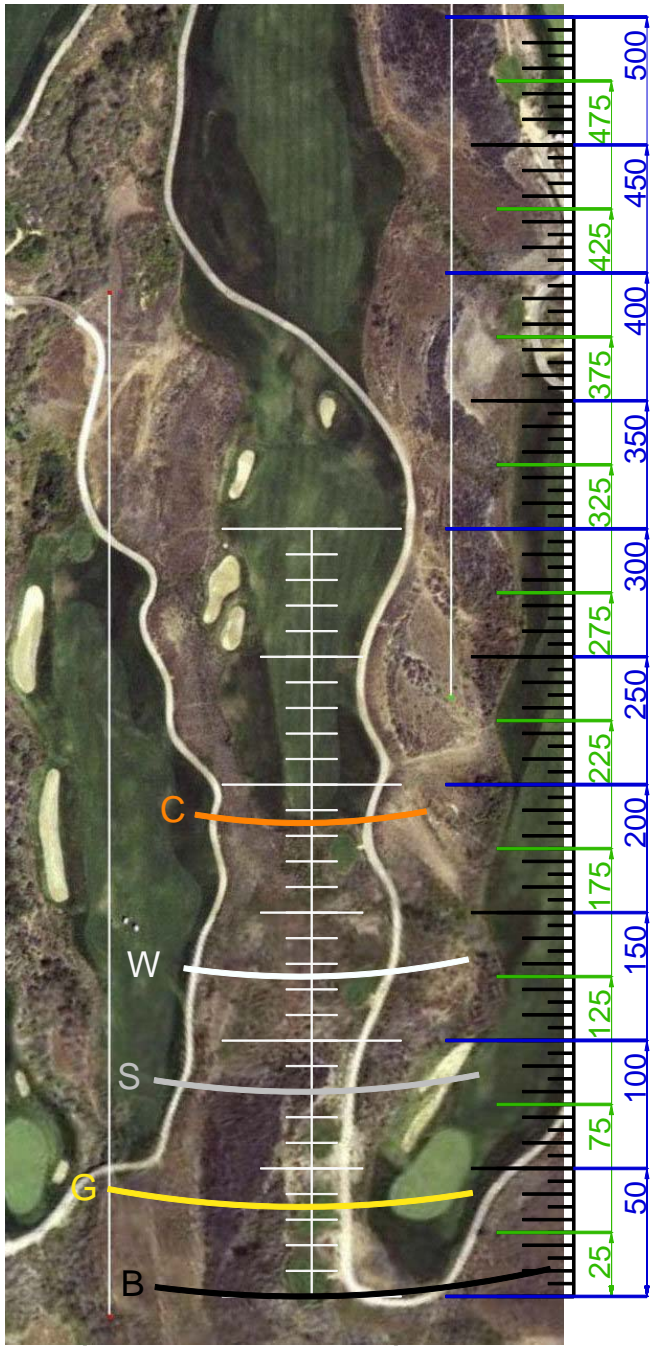

LOST CANYONS GC (SKY), SIMI VALLEY, CA
GET YOUR FREE YARDAGE BOOKS AT RIVERRIDGEFAIRWAYS.COM

HOLE #1

HOLE #2

HOLE #3

HOLE #4

HOLE #5

HOLE #6

HOLE #7

HOLE #8

HOLE #9

HOLE #10

HOLE #11

(LOWER PORTION)

HOLE #12

(UPPER PORTION)

HOLE #13

(LOWER PORTION)

(UPPER PORTION)

HOLE #14

HOLE #15

HOLE #16

HOLE #17

HOLE #18

SCALE RULER - EACH TICK MARK IS 5 YARDS.
 FOR USE WITH RIVERIDGEFAIRWAYS.COM YARDAGE BOOKS, 9/3/2010, AL DELOREY