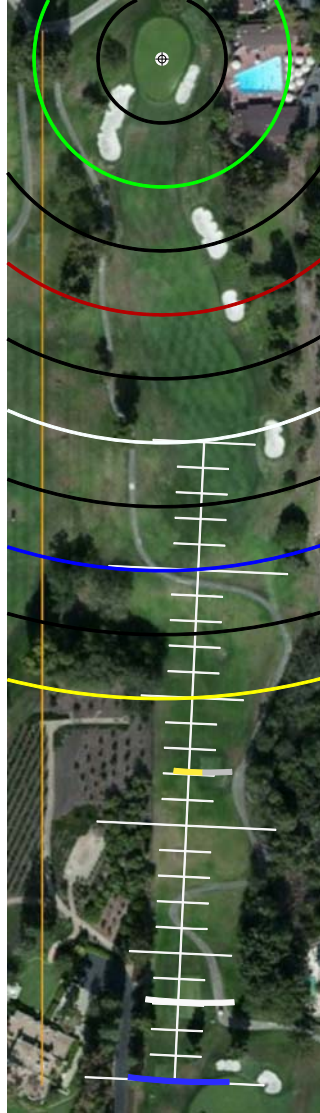

HOLE #1

YARDS FROM CENTER

- 0
- 25 2
- 50 132
- 75 117
- 100 102
- 125 83
- 150
- 175
- 200
- 225
- 250

EACH TICK MARK IS 10 YARDS

HOLE #2

YARDS FROM CENTER

- 0
- 25 3
- 50 373
- 75 346
- 100 304
- 125
- 150
- 175
- 200
- 225
- 250

EACH TICK MARK IS 10 YARDS

HOLE #5

YARDS FROM CENTER

- 0
- 25 6
- 50 214
- 75 186
- 100 150
- 125 91
- 150
- 175
- 200
- 225
- 250

EACH TICK MARK IS 10 YARDS

HOLE #6

YARDS FROM CENTER

- 0
- 25 7
- 50 511
- 75 483
- 100 440
- 125 394
- 150
- 175
- 200
- 225
- 250

EACH TICK MARK IS 10 YARDS

HOLE #15

YARDS FROM CENTER

- 0
- 25 16
- 50 402
- 75 382
- 100 303
- 125
- 150
- 175
- 200
- 225
- 250

EACH TICK MARK IS 10 YARDS

HOLE #16

YARDS FROM CENTER

- ⊕ 0
- 25 17
- 50 400
- 75 359
- 100 282
- 125
- 150
- 175
- 200
- 225
- 250

EACH TICK MARK IS 10 YARDS

HOLE #17

YARDS FROM CENTER

- 0
- 25 18
- 50 401
- 75 280
- 100 280
- 125
- 150
- 175
- 200
- 225
- 250

EACH TICK MARK IS 10 YARDS

HOLE #18

SCALE RULER - EACH TICK MARK IS 5 YARDS.
FOR USE WITH RIVERIDGEFAIRWAYS.COM YARDAGE BOOKS, 9/3/2010, AL DELOREY