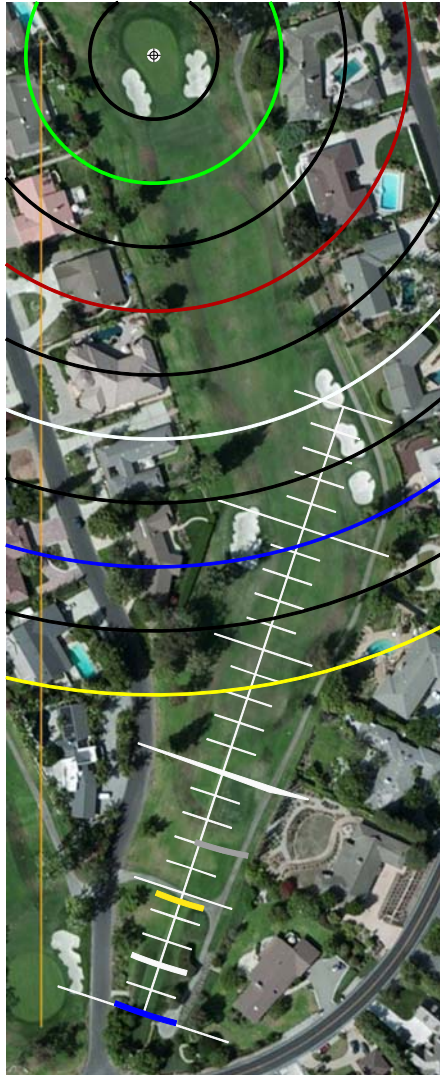

EACH TICK MARK IS 10 YARDS

HOLE #5

YARDS FROM CENTER

- 0
- 25 6
- 50 214
- 75 186
- 100 150
- 125 91
- 150
- 175
- 200
- 225
- 250

EACH TICK MARK IS 10 YARDS

HOLE #6

YARDS FROM CENTER

- 0
- 25 7
- 50 511
- 75 483
- 100 440
- 125 394
- 150
- 175
- 200
- 225
- 250

EACH TICK MARK IS 10 YARDS

HOLE #13

YARDS FROM CENTER

- 0
- 25 14
- 50 338
- 75 304
- 100 263
- 125
- 150
- 175
- 200
- 225
- 250

EACH TICK MARK IS 10 YARDS

HOLE #14

YARDS FROM CENTER

- 0
- 25 15
- 50 395
- 75 349
- 100 325
- 125
- 150
- 175
- 200
- 225
- 250

EACH TICK MARK IS 10 YARDS

HOLE #15

YARDS FROM CENTER

- 0
- 25 16
- 50 402
- 75 382
- 100 303
- 125
- 150
- 175
- 200
- 225
- 250

EACH TICK MARK IS 10 YARDS

HOLE #16

YARDS FROM CENTER

- ⊕ 0
- 25 17
- 50 400
- 75 359
- 100 282
- 125
- 150
- 175
- 200
- 225
- 250

EACH TICK MARK IS 10 YARDS

HOLE #17

YARDS FROM CENTER

- 0
- 25 18
- 50 401
- 75 280
- 100 280
- 125
- 150
- 175
- 200
- 225
- 250

EACH TICK MARK IS 10 YARDS

HOLE #18

SCALE RULER - EACH TICK MARK IS 5 YARDS.
FOR USE WITH RIVERIDGEFAIRWAYS.COM YARDAGE BOOKS, 9/3/2010, AL DELOREY