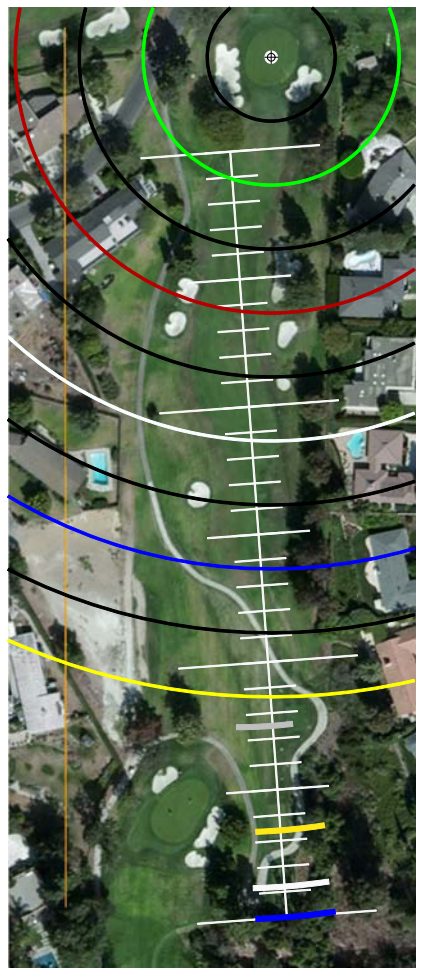

EACH TICK MARK IS 10 YARDS

HOLE #11

YARDS FROM CENTER

- 0
- 25 12
- 50 544
- 75 510
- 100 500
- 125 427
- 150
- 175
- 200
- 225
- 250

EACH TICK MARK IS 10 YARDS

HOLE #12

YARDS FROM CENTER

- 0
- 25 13
- 50 178
- 75 140
- 100 113
- 125
- 150
- 175
- 200
- 225
- 250

EACH TICK MARK IS 10 YARDS

HOLE #13

YARDS FROM CENTER

- 0
- 25 14
- 50 338
- 75 304
- 100 263
- 125
- 150
- 175
- 200
- 225
- 250

EACH TICK MARK IS 10 YARDS

HOLE #14

YARDS FROM CENTER

- 0
- 25 15
- 50 395
- 75 349
- 100 325
- 125
- 150
- 175
- 200
- 225
- 250

EACH TICK MARK IS 10 YARDS

HOLE #15

YARDS FROM CENTER

- 0
- 25 16
- 50 402
- 75 382
- 100 303
- 125
- 150
- 175
- 200
- 225
- 250

EACH TICK MARK IS 10 YARDS

HOLE #16

YARDS FROM CENTER

- ⊕ 0
- 25 17
- 50 400
- 75 359
- 100 282
- 125
- 150
- 175
- 200
- 225
- 250

EACH TICK MARK IS 10 YARDS

HOLE #17

YARDS FROM CENTER

- 0
- 25 18
- 50 401
- 75 280
- 100 280
- 125
- 150
- 175
- 200
- 225
- 250

EACH TICK MARK IS 10 YARDS

HOLE #18

SCALE RULER - EACH TICK MARK IS 5 YARDS.
FOR USE WITH RIVERIDGEFAIRWAYS.COM YARDAGE BOOKS, 9/3/2010, AL DELOREY