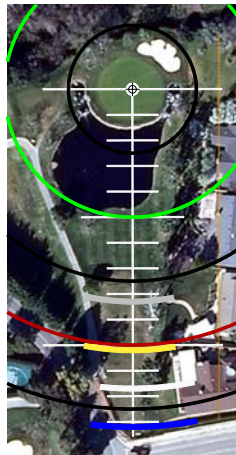

2/16/2018

LAS POSAS COUNTRY CLUB

GET YOUR FREE DOWNLOADABLE YARDAGE BOOKS AT RIVERRIDGEFAIRWAYS.COM

YARDS FROM CENTER

- 0
- 25 1
- 50 392
- 75 367
- 100 345
- 125 297
- 150
- 175
- 200
- 225
- 250

EACH TICK MARK IS 10 YARDS

HOLE #1

YARDS FROM CENTER

- 0
- 25 2
- 50 132
- 75 117
- 100 102
- 125 83
- 150
- 175
- 200
- 225
- 250

EACH TICK MARK IS 10 YARDS

HOLE #2

YARDS FROM CENTER

- 0
- 25 3
- 50 373
- 75 346
- 100 304
- 125
- 150
- 175
- 200
- 225
- 250

EACH TICK MARK IS 10 YARDS

HOLE #3

YARDS FROM CENTER

- 0
- 25 4
- 50 523
- 75 492
- 100 437
- 125
- 150
- 175
- 200
- 225
- 250

EACH TICK MARK IS 10 YARDS

HOLE #4

YARDS FROM CENTER

- 0
- 25 5
- 50 406
- 75 376
- 100 340
- 125 296
- 150
- 175
- 200
- 225
- 250

EACH TICK MARK IS 10 YARDS

HOLE #5

YARDS FROM CENTER

- 0
- 25 6
- 50 214
- 75 186
- 100 150
- 125 91
- 150
- 175
- 200
- 225
- 250

EACH TICK MARK IS 10 YARDS

HOLE #6

YARDS FROM CENTER

- 0
- 25 7
- 50 511
- 75 483
- 100 440
- 125 394
- 150
- 175
- 200
- 225
- 250